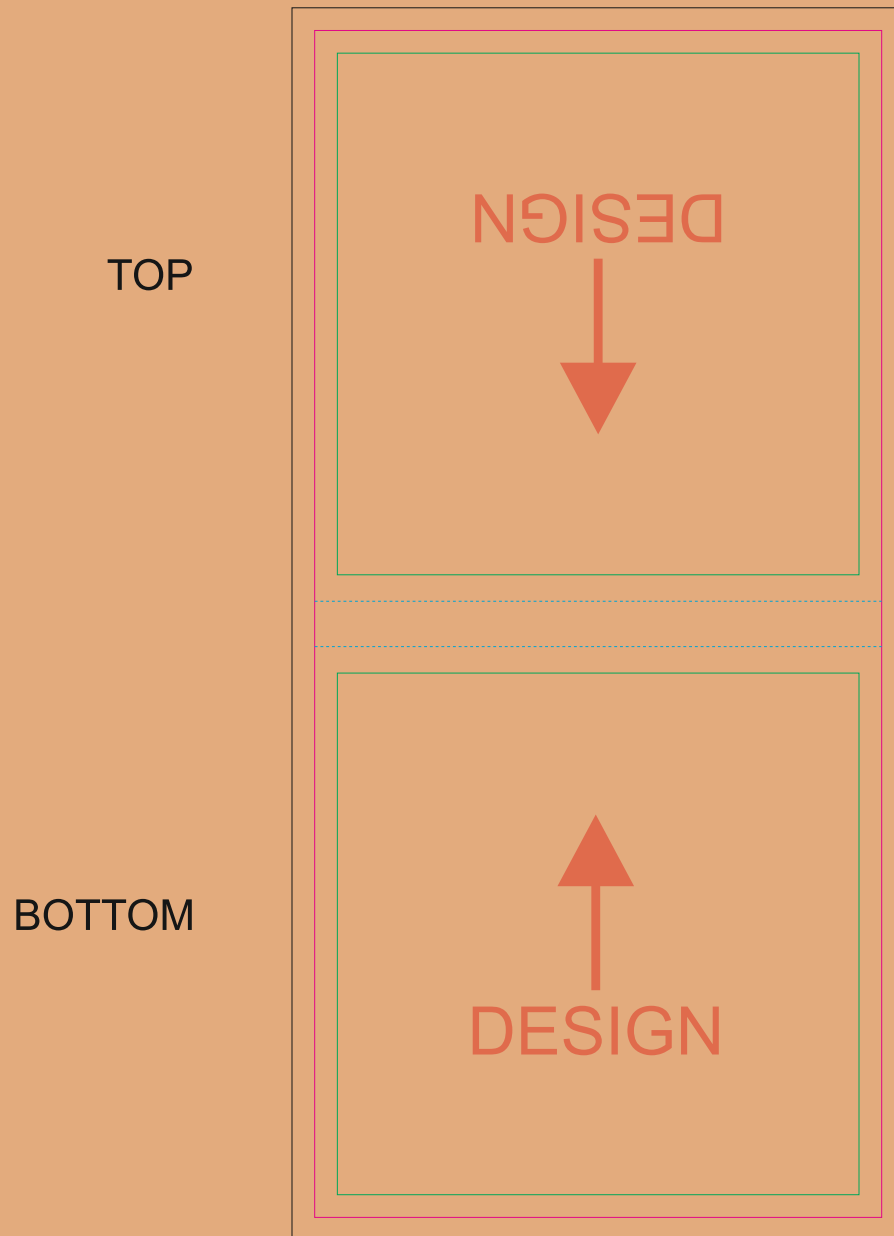

# INSIDE

——— Bleed limit 3-3 mm (background must fill it)

——— Margin

——— Edge of product

----- Fold line

↑ Design's orientation

resolution: min. 300 DPI

colours: CMYK

formats: TIFF, PDF, EPS, AI, CDR

The green line indicates the area all non-background object-texts, logos, etc.

The pink outline the maximum size of graphic visible on the product.

The black line indicates the size of the required graphics including bleed.

The blue line indicates the folding.