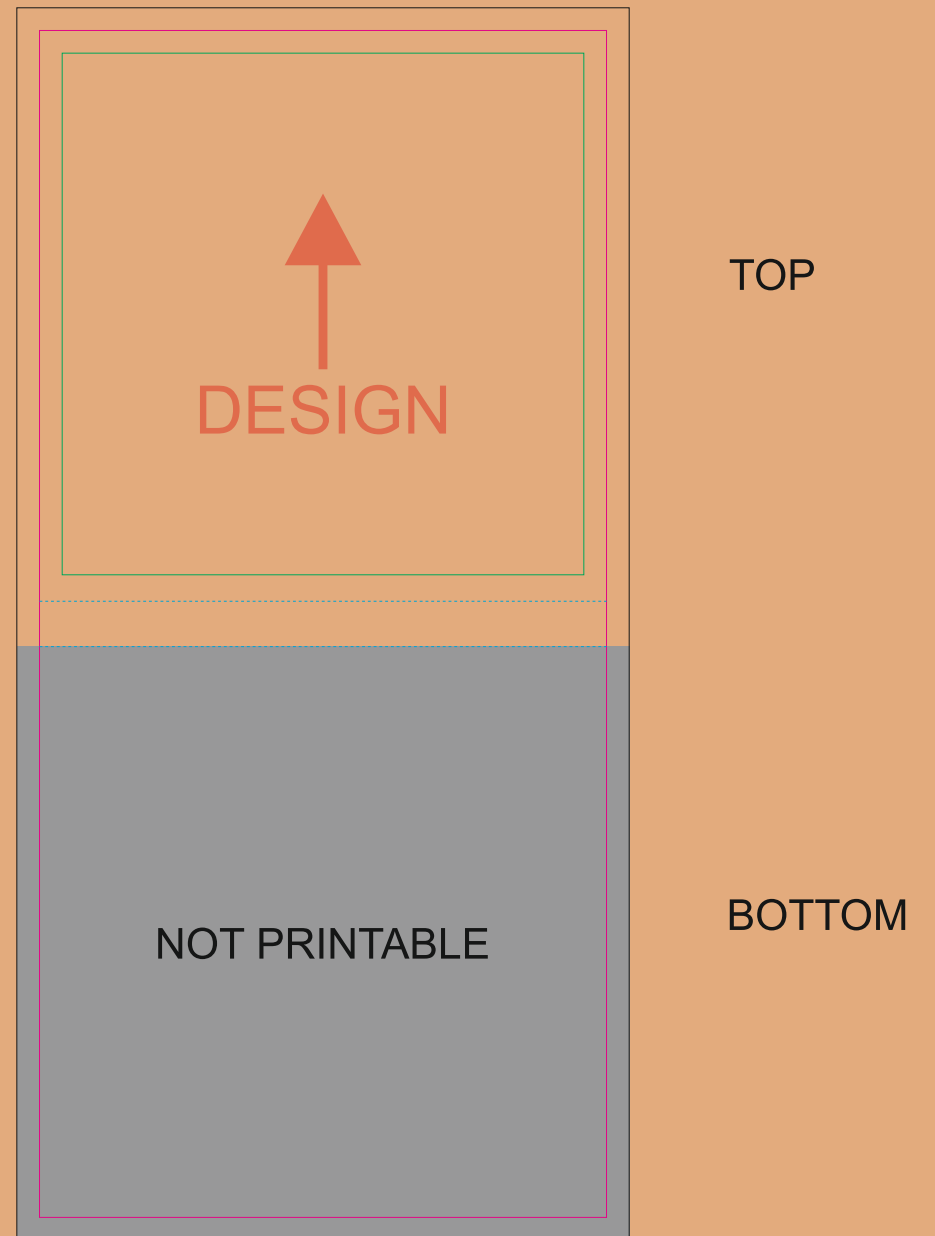

# INSIDE

——— Bleed limit 3-3 mm (background must fill it)

——— Margin

——— Edge of product

----- Fold line

↑ Design's orientation

resolution: min. 300 DPI

colours: CMYK

formats: TIFF, PDF, EPS, AI, CDR

The green line indicates the area all non-background object-texts, logos, etc.

The pink outline the maximum size of graphic visible on the product.

The black line indicates the size of the required graphics including bleed.

The blue line indicates the folding.