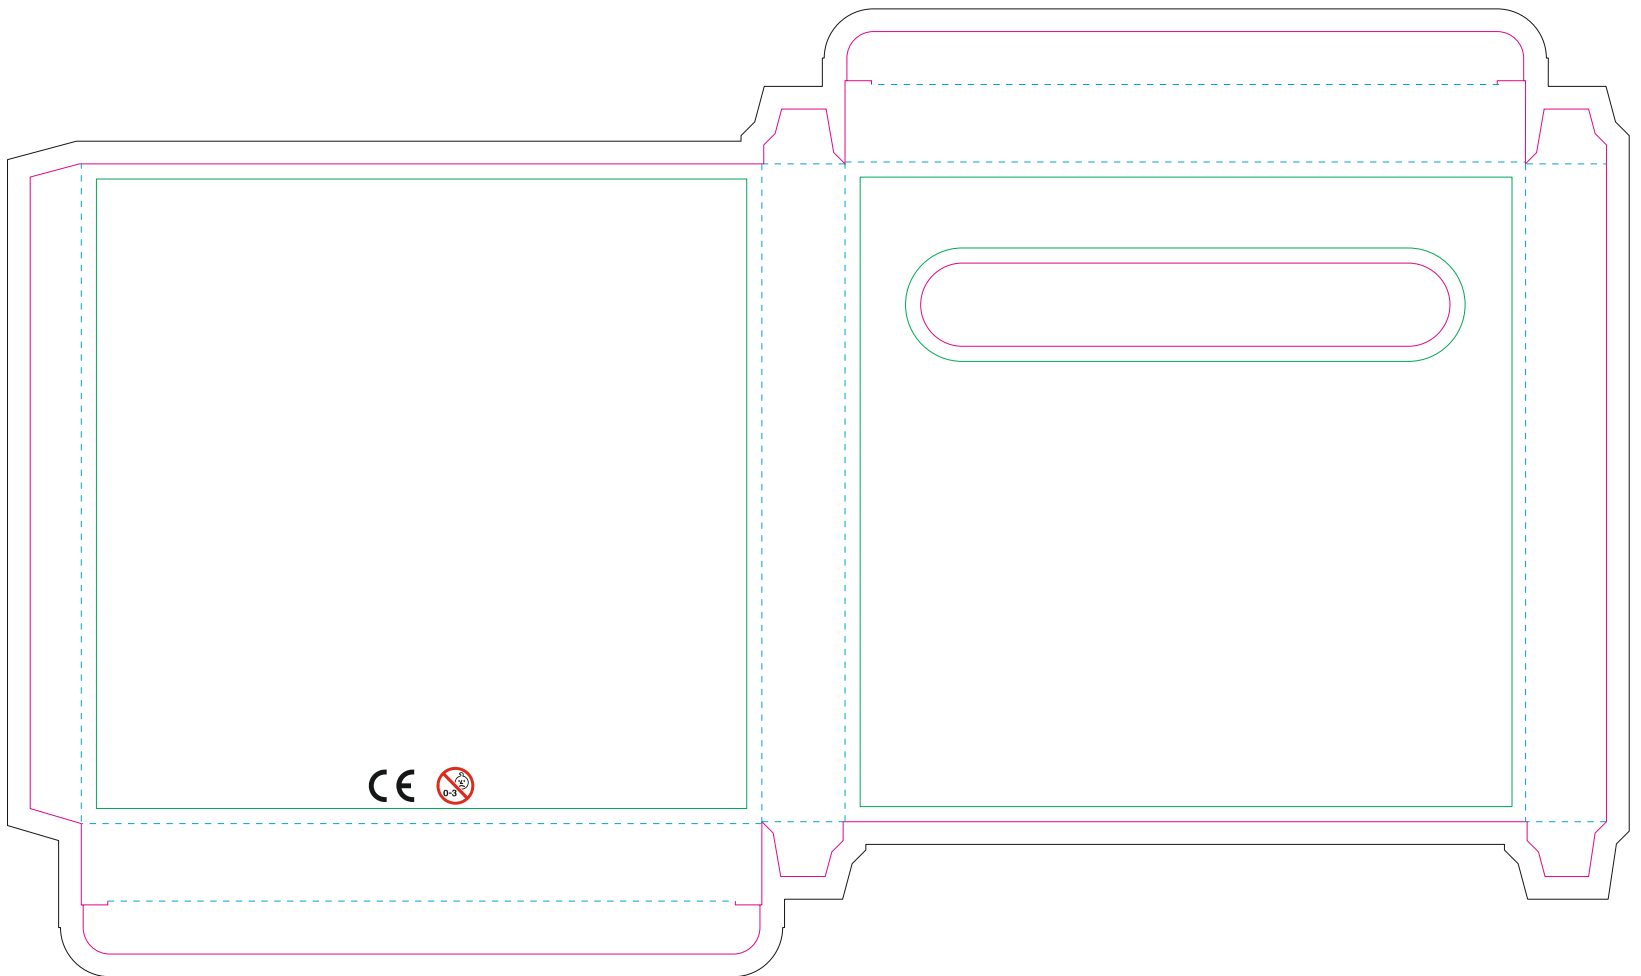

INCLUDES ANIMAL THEMED COLOURING BOOK

- Margin
- Edge of product
- Bleed limit 3-3 mm (background must fill it)
- - - - - Fold line

resolution: min. 300 DPI
colours: CMYK
formats: TIFF, PDF, EPS, AI, CDR

The green line indicates the area all non-background object-texts, logos, etc.
The pink outline the maximum size of graphic visible on the product.
The black line indicates the size of the required graphics including bleed.
The blue line indicates the folding.