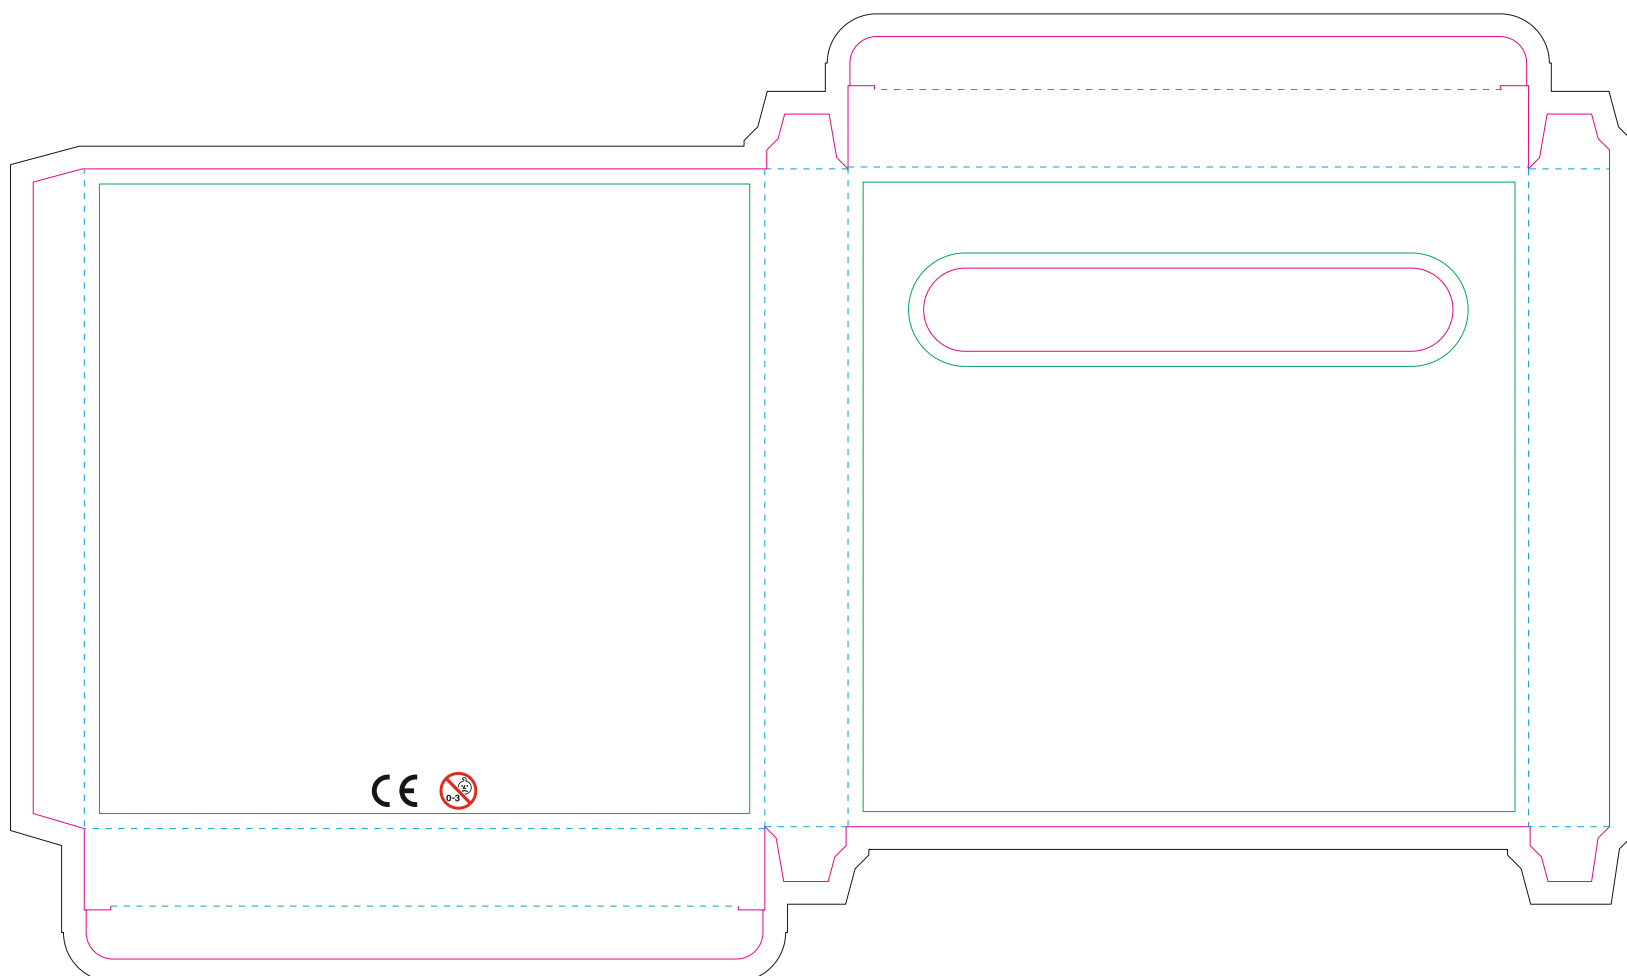

INCLUDES VEHICLE THEMED
COLOURING BOOK

- Margin
- Edge of product
- Bleed limit 3-3 mm (background must fill it)
- - - - - Fold line

resolution: min. 300 DPI
colours: CMYK
formats: TIFF, PDF, EPS, AI, CDR

The green line indicates the area all non-background object-texts, logos, etc.
The pink outline the maximum size of graphic visible on the product.
The black line indicates the size of the required graphics including bleed.
The blue line indicates the folding.