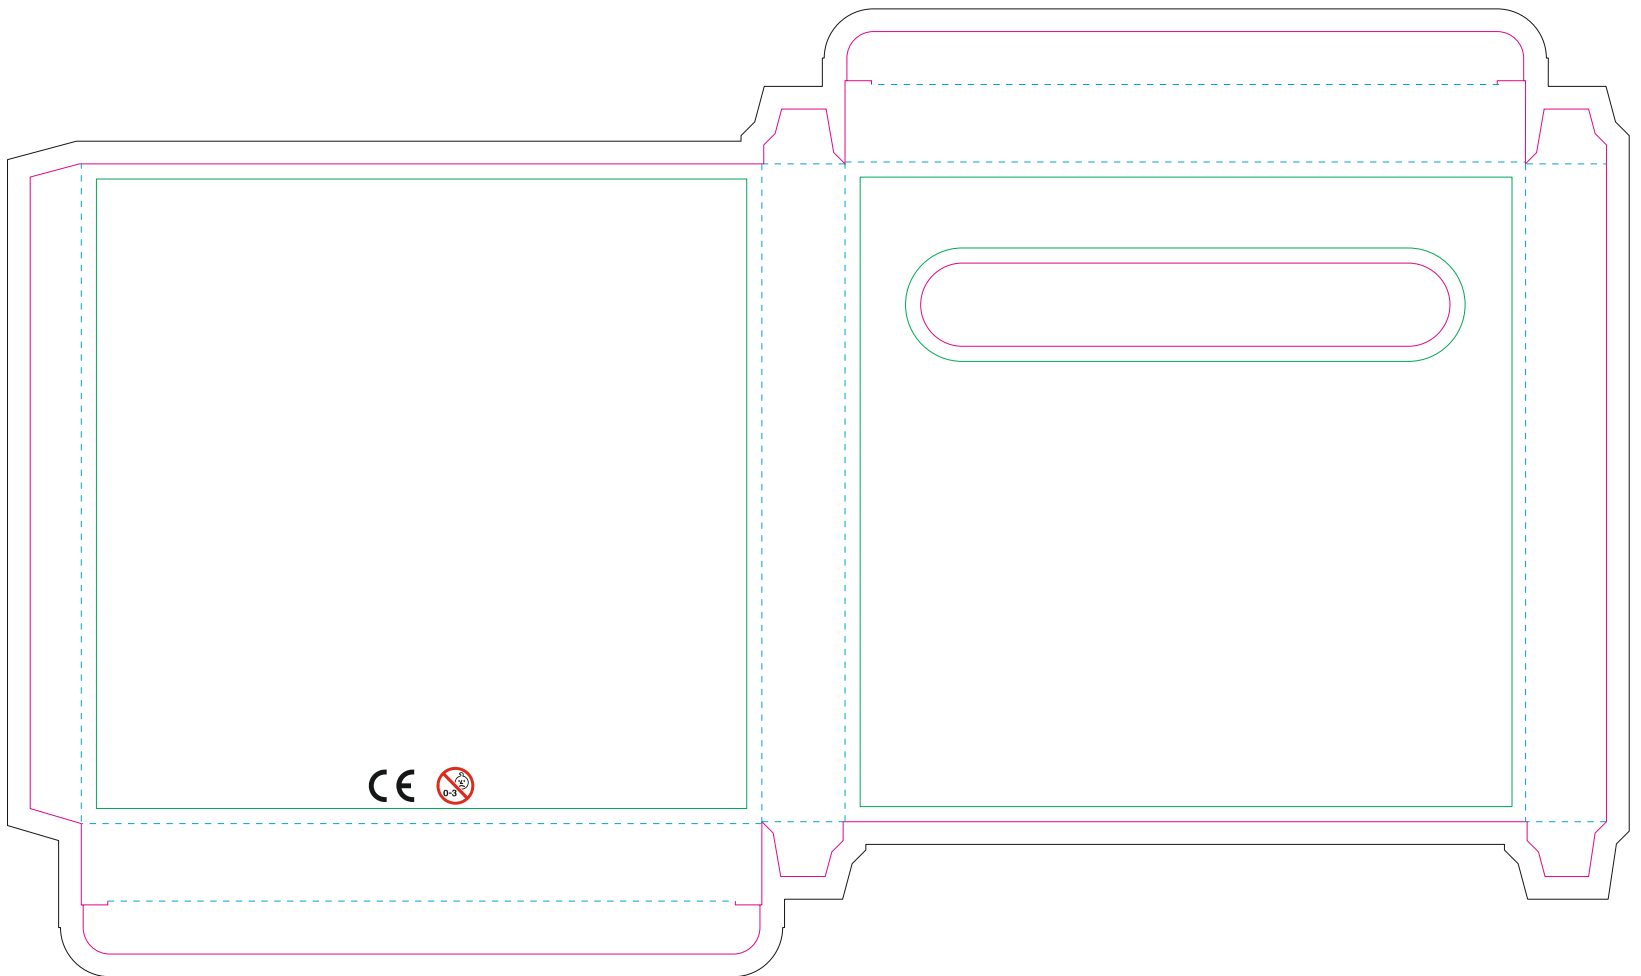

INCLUDES ENVIRONMENT PROTECTION THEMED COLOURING BOOK

- Margin
- Edge of product
- Bleed limit 3-3 mm (background must fill it)
- - - - - Fold line

resolution: min. 300 DPI
colours: CMYK
formats: TIFF, PDF, EPS, AI, CDR

The green line indicates the area all non-background object-texts, logos, etc.
The pink outline the maximum size of graphic visible on the product.
The black line indicates the size of the required graphics including bleed.
The blue line indicates the folding.