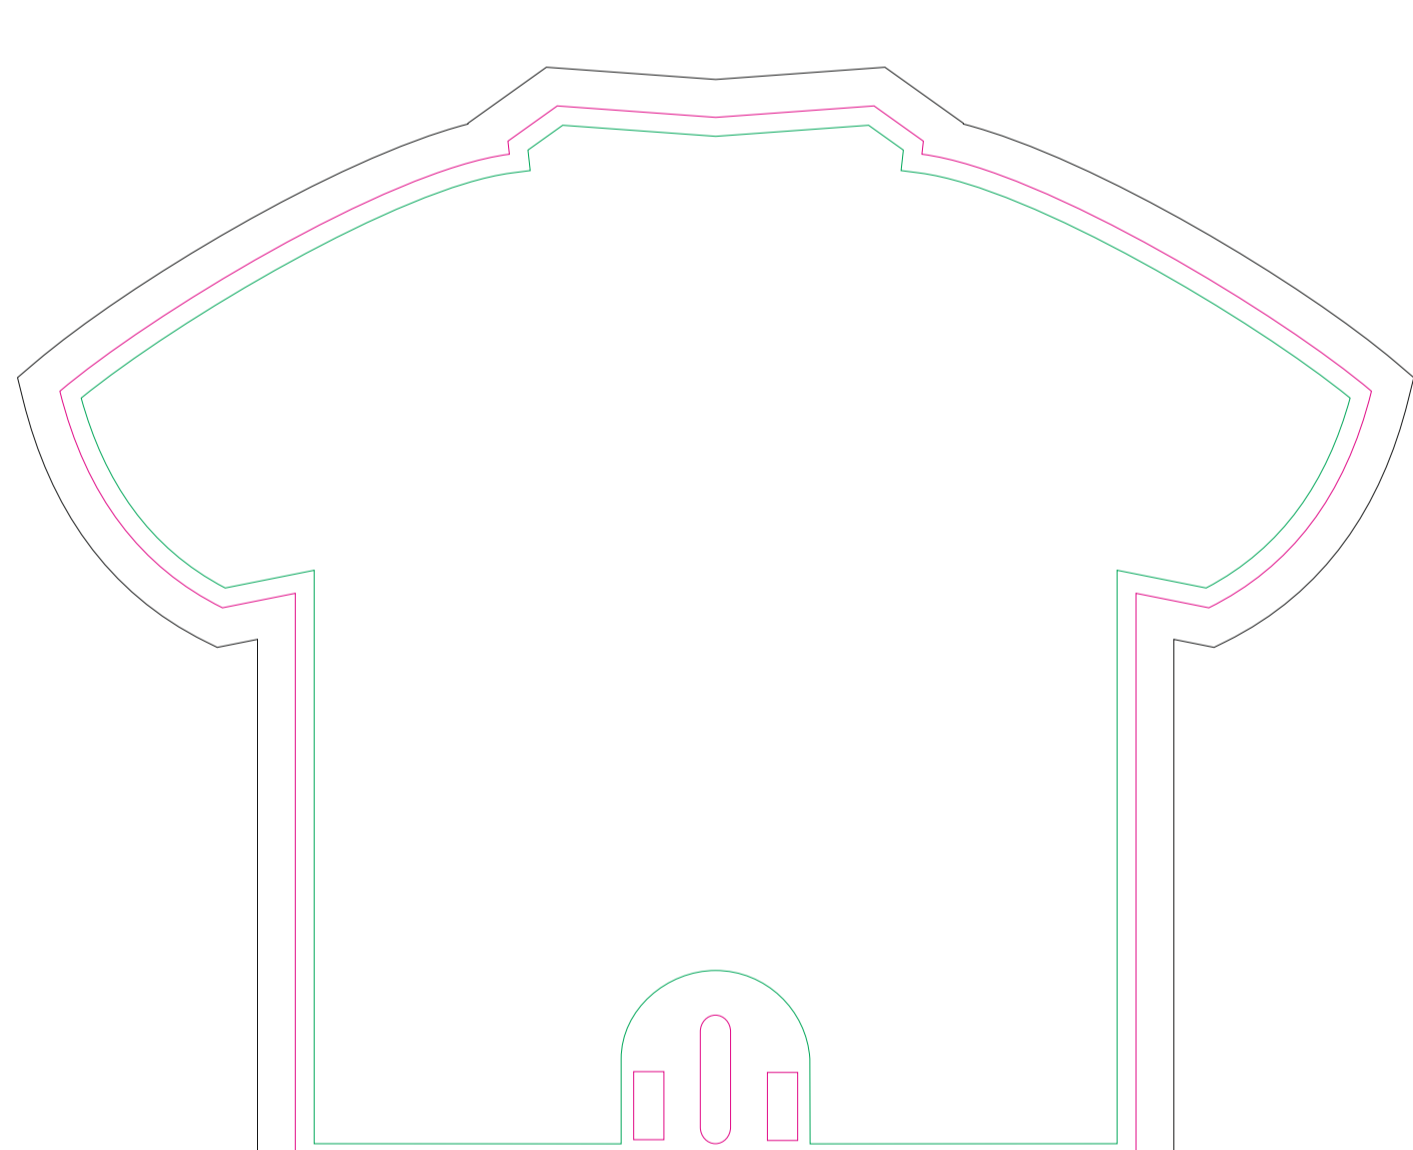

**FRONT**

**BACK**

resolution: min. 300 DPI  
colours: CMYK  
formats: TIFF, PDF, EPS, AI, CDR

— Margin  
— Edge of product  
— Bleed limit 5-5 mm (background must fill it)

The green line indicates the area all non-background object-texts, logos, etc.  
The pink line indicates the maximum size of graphic visible on the product.  
The black line indicates the size of the required graphics including bleed.