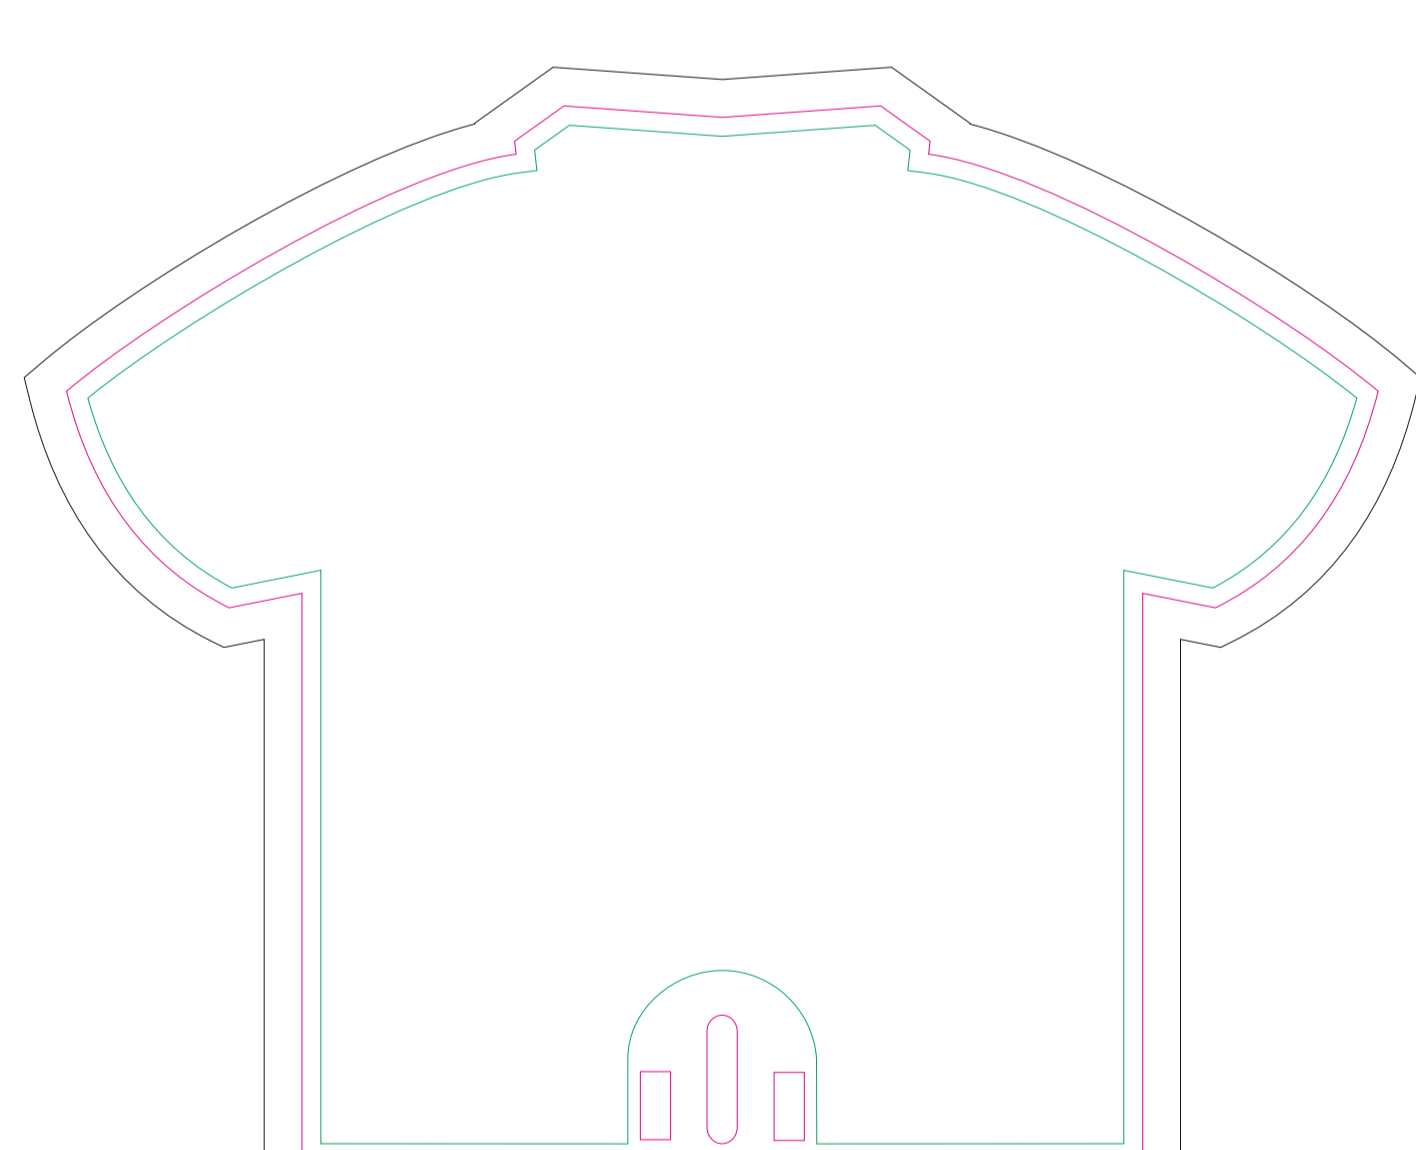

**FRONT**

**BACK**

resolution: min. 300 DPI  
colours: CMYK  
formats: TIFF, PDF, EPS, AI, CDR

— Margin  
— Edge of product  
— Bleed limit 5-5 mm (background must fill it)

The green line indicates the area all non-background object-texts, logos, etc.  
The pink line indicates the maximum size of graphic visible on the product.  
The black line indicates the size of the required graphics including bleed.