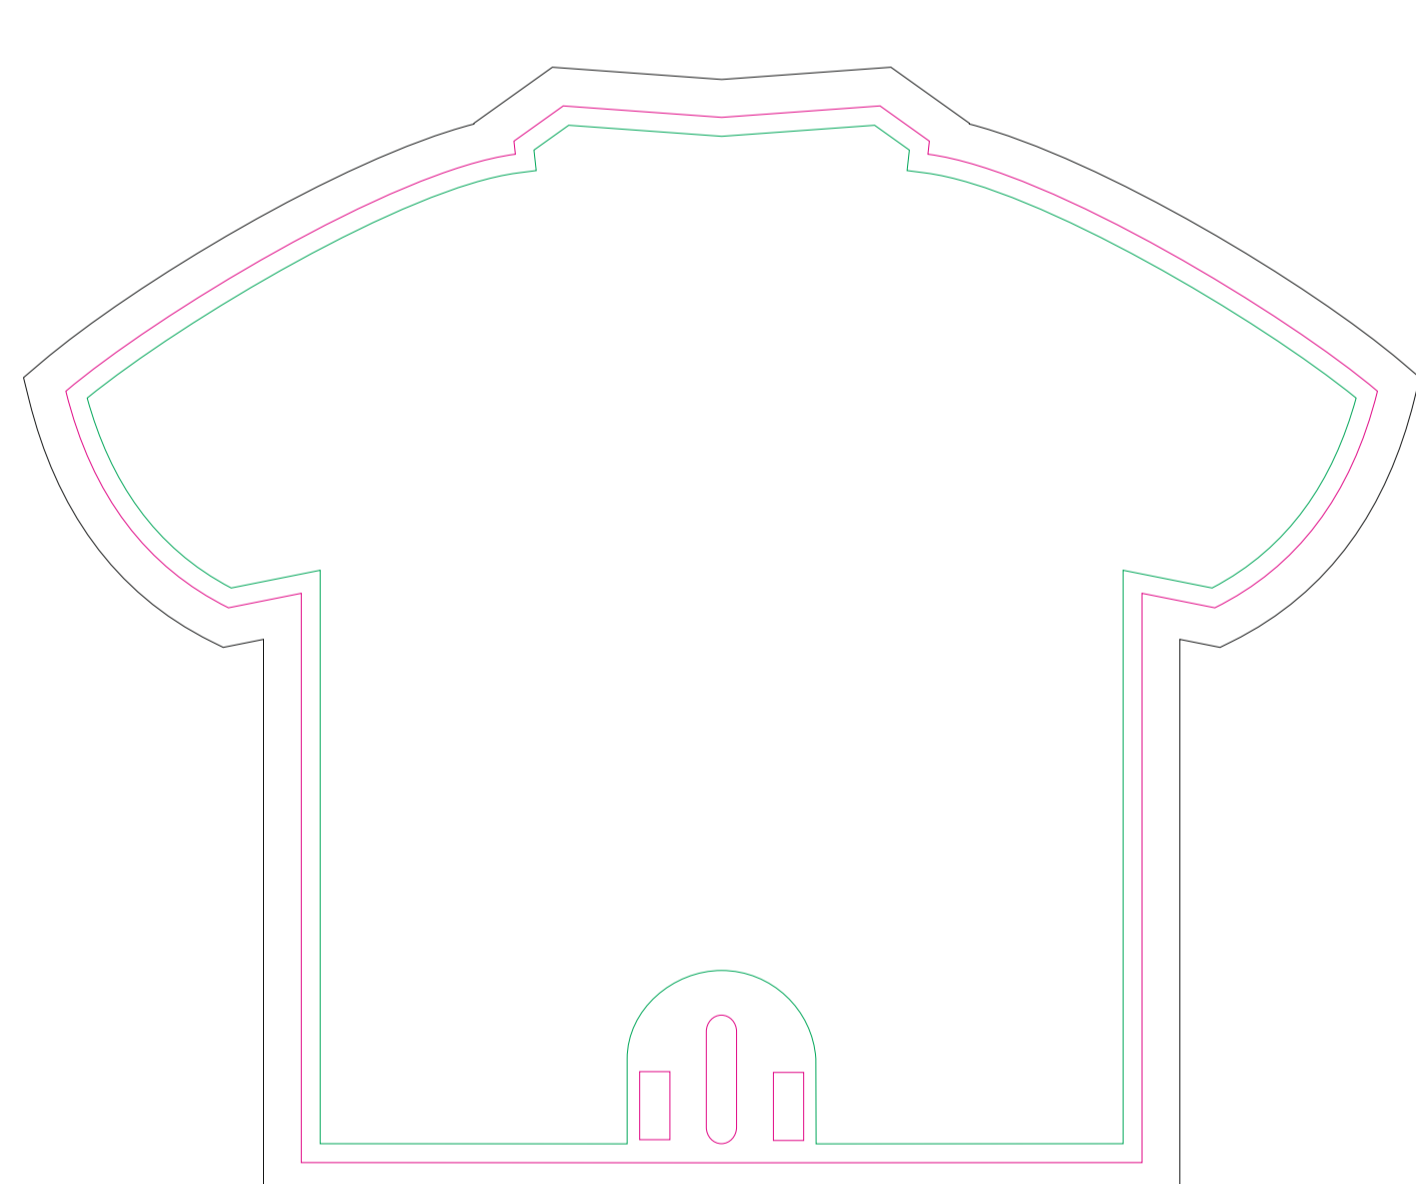

**FRONT**

**BACK**

resolution: min. 300 DPI  
colours: CMYK  
formats: TIFF, PDF, EPS, AI, CDR

— Margin  
— Edge of product  
— Bleed limit 5-5 mm (background must fill it)

The green line indicates the area all non-background object-texts, logos, etc.  
The pink line indicates the maximum size of graphic visible on the product.  
The black line indicates the size of the required graphics including bleed.