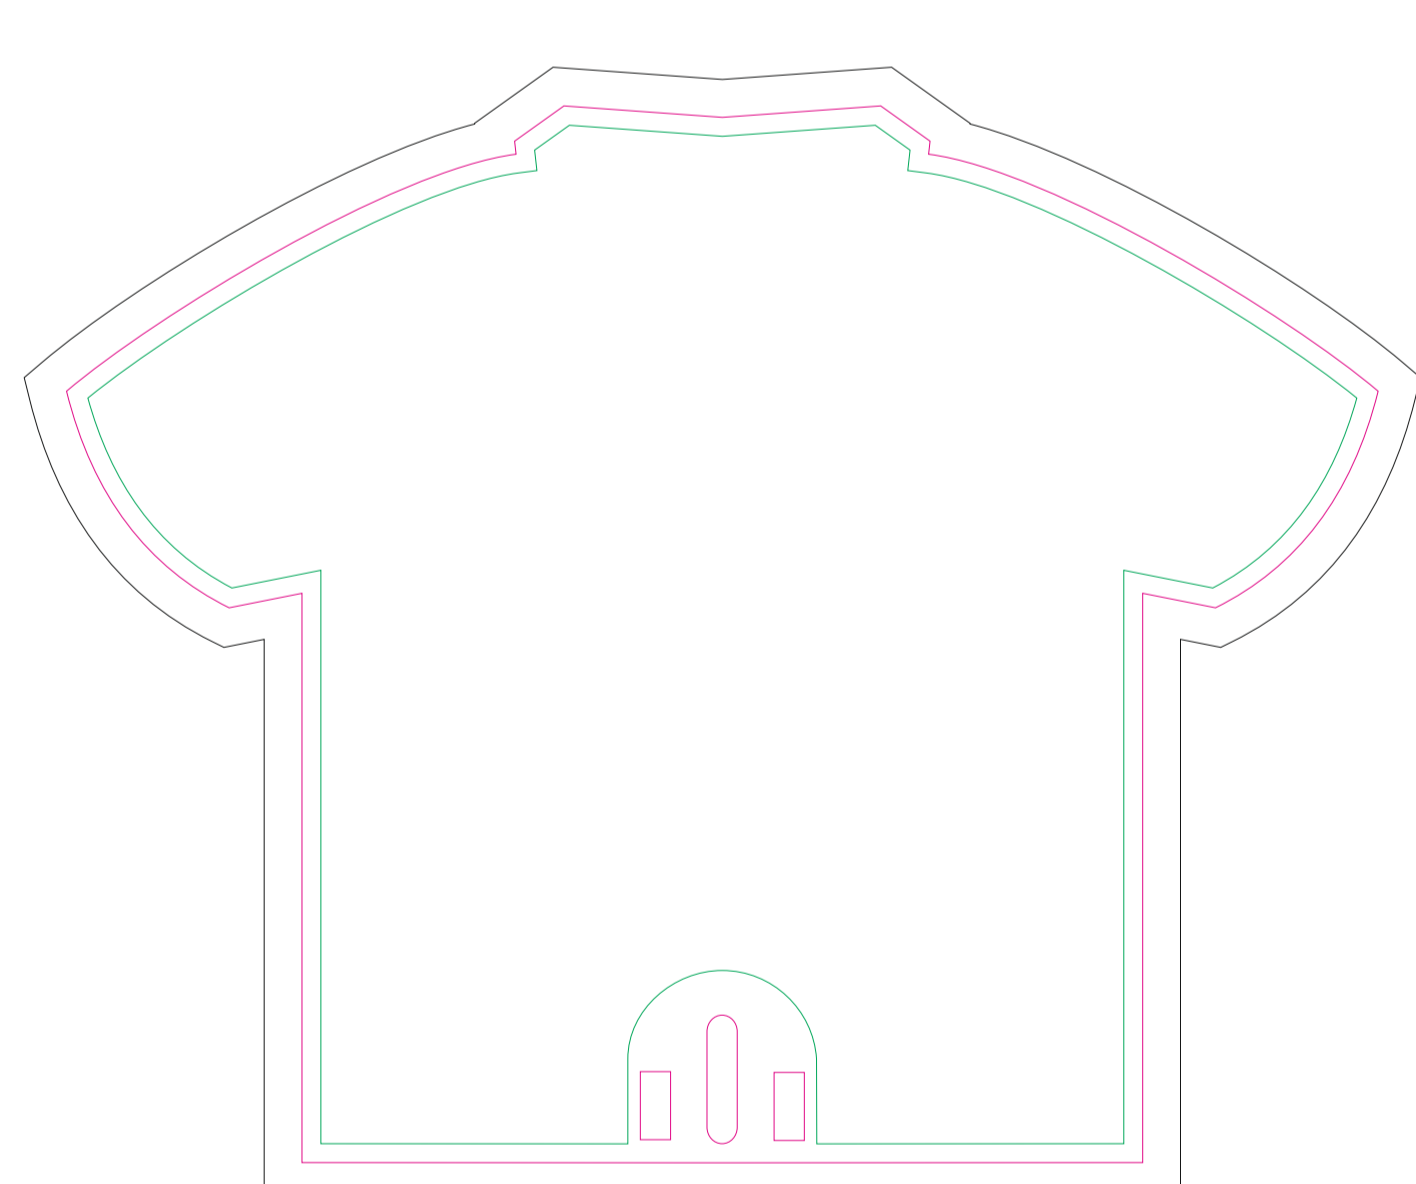

**FRONT**

**BACK**

resolution: min. 300 DPI  
colours: CMYK  
formats: TIFF, PDF, EPS, AI, CDR

— Margin  
— Edge of product  
— Bleed limit 5-5 mm (background must fill it)

The green line indicates the area all non-background object-texts, logos, etc.  
The pink line indicates the maximum size of graphic visible on the product.  
The black line indicates the size of the required graphics including bleed.