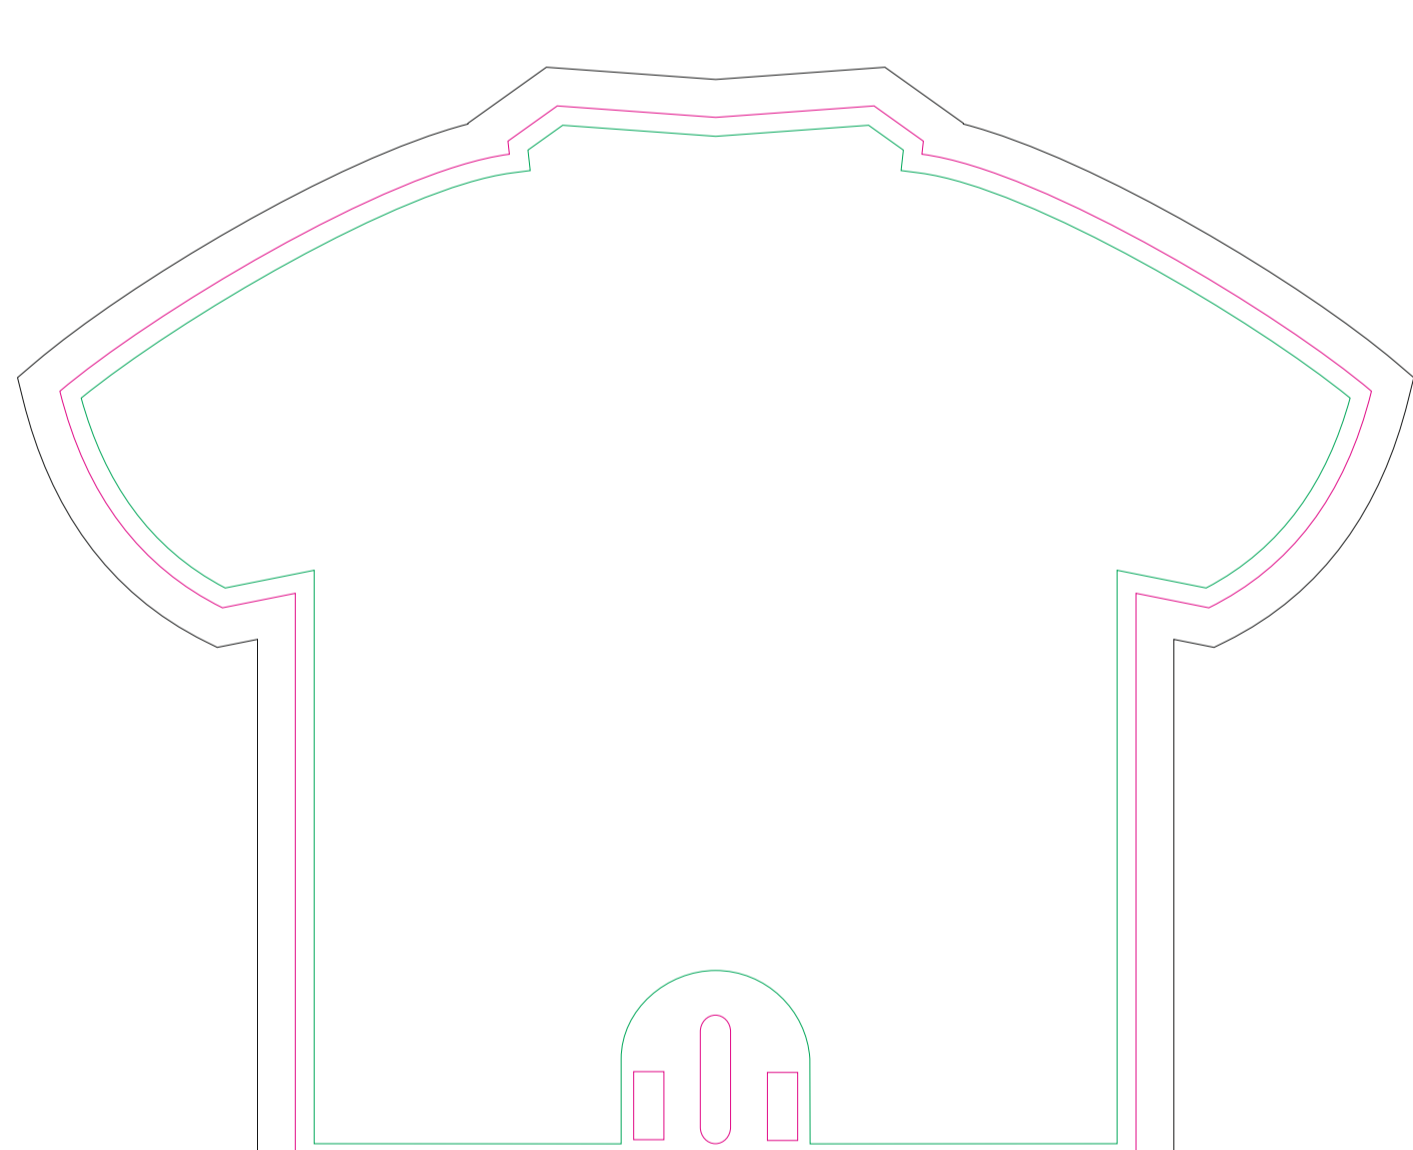

FRONT

BACK

resolution: min. 300 DPI
colours: CMYK
formats: TIFF, PDF, EPS, AI, CDR

— Margin
— Edge of product
— Bleed limit 5-5 mm (background must fill it)

The green line indicates the area all non-background object-texts, logos, etc.
The pink line indicates the maximum size of graphic visible on the product.
The black line indicates the size of the required graphics including bleed.