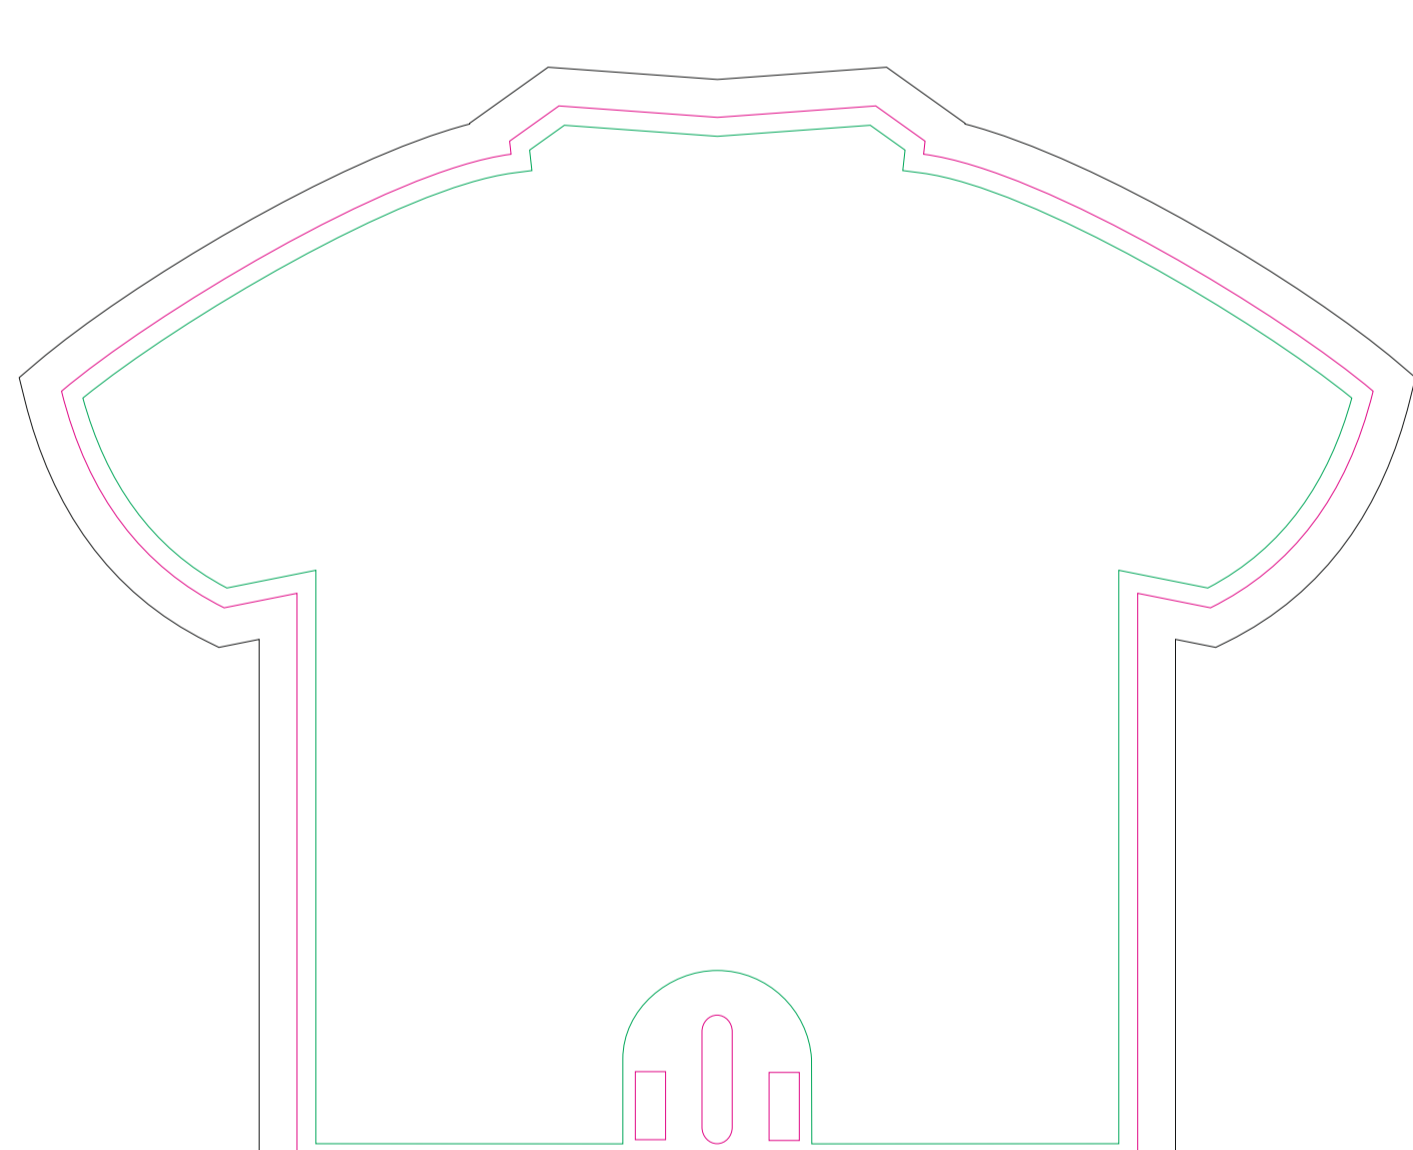

FRONT

BACK

resolution: min. 300 DPI
colours: CMYK
formats: TIFF, PDF, EPS, AI, CDR

— Margin
— Edge of product
— Bleed limit 5-5 mm (background must fill it)

The green line indicates the area all non-background object-texts, logos, etc.
The pink line indicates the maximum size of graphic visible on the product.
The black line indicates the size of the required graphics including bleed.