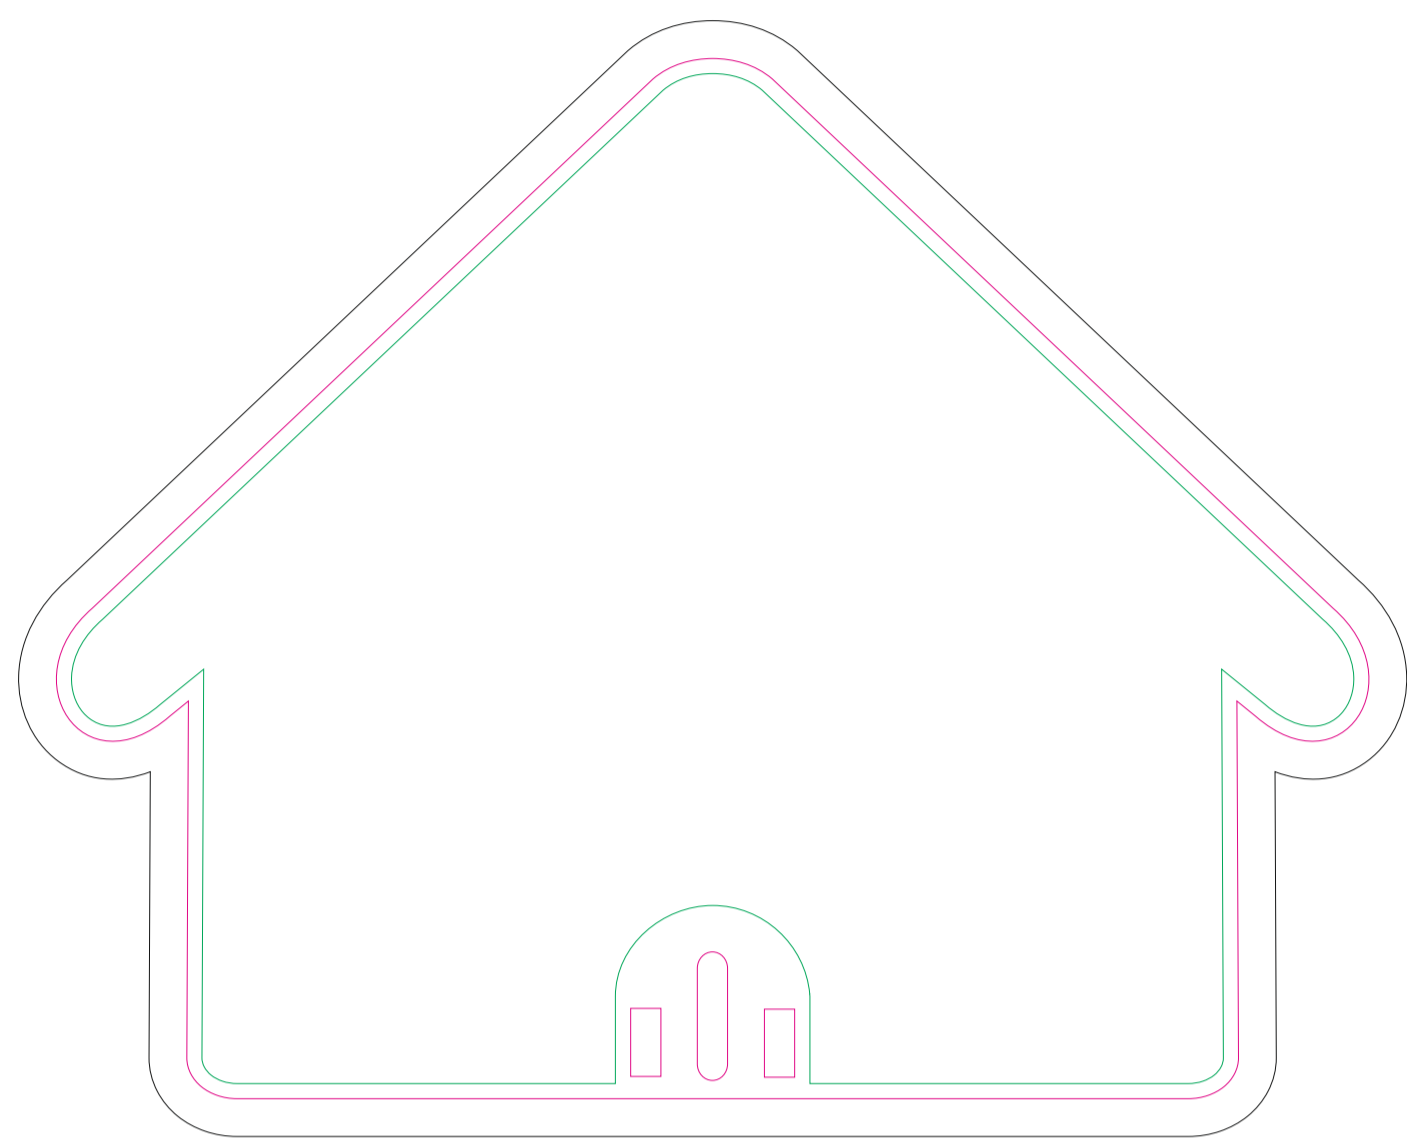

FRONT

BACK

resolution: min. 300 DPI
colours: CMYK
formats: TIFF, PDF, EPS, AI, CDR

— Margin
— Edge of product
— Bleed limit 5-5 mm (background must fill it)

The green line indicates the area all non-background object-texts, logos, etc.
The pink line indicates the maximum size of graphic visible on the product.
The black line indicates the size of the required graphics including bleed.