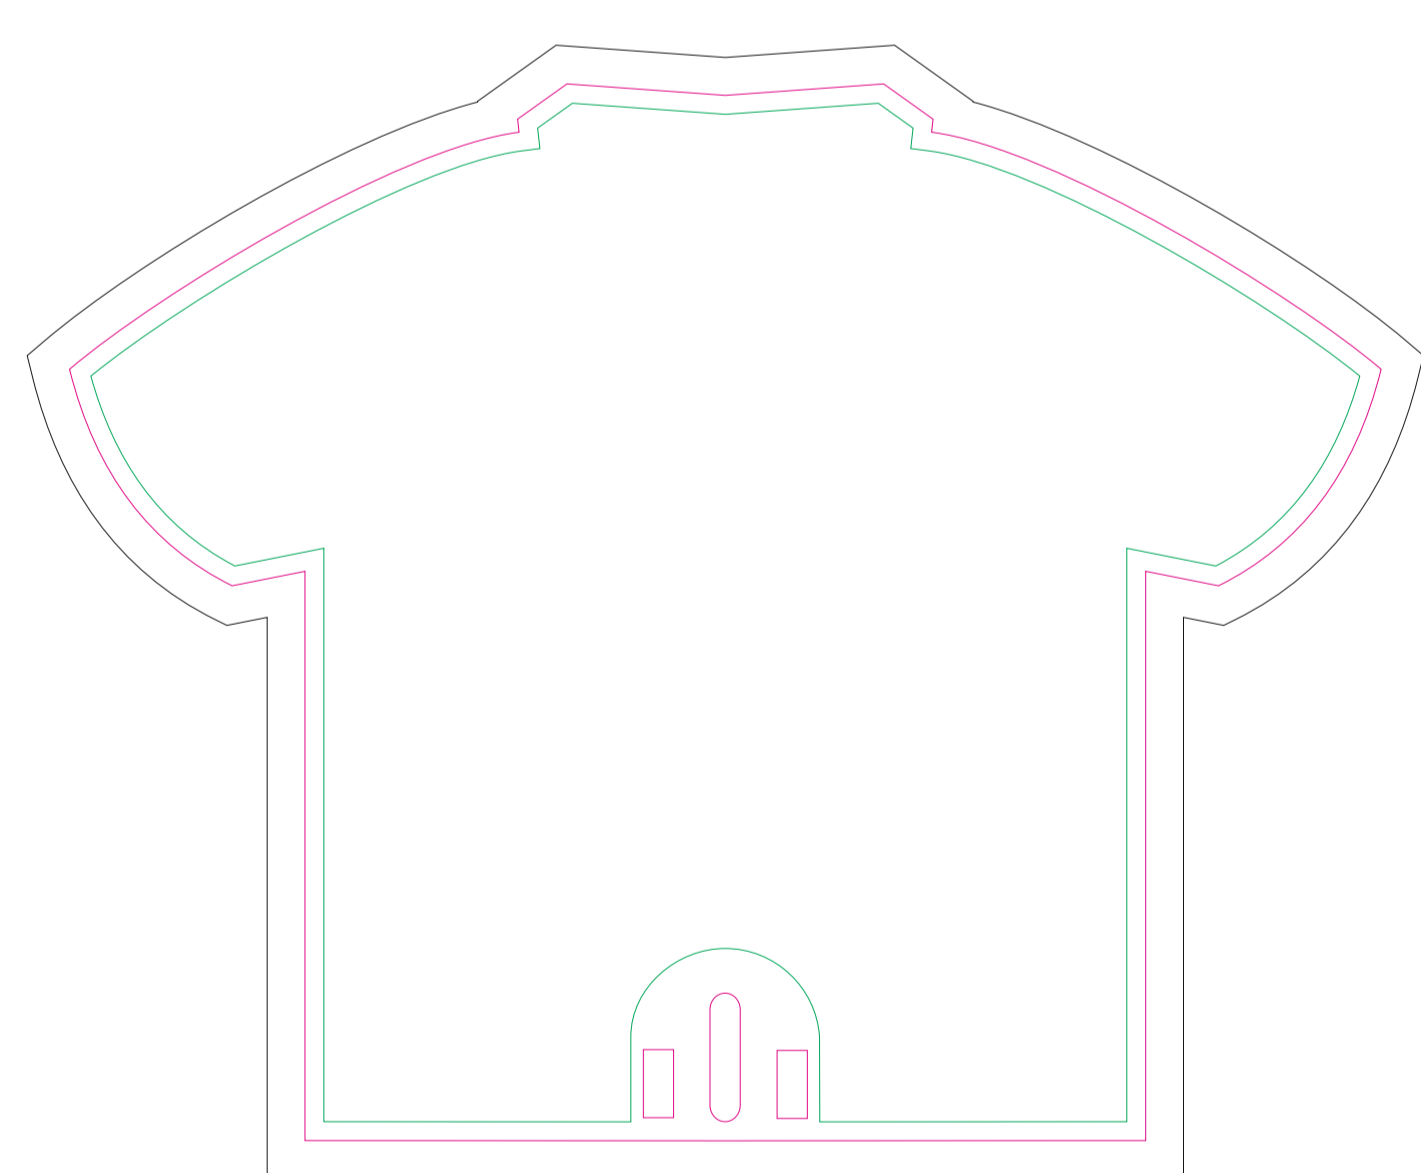

FRONT

BACK

resolution: min. 300 DPI
colours: CMYK
formats: TIFF, PDF, EPS, AI, CDR

— Margin
— Edge of product
— Bleed limit 5-5 mm (background must fill it)

The green line indicates the area all non-background object-texts, logos, etc.
The pink line indicates the maximum size of graphic visible on the product.
The black line indicates the size of the required graphics including bleed.