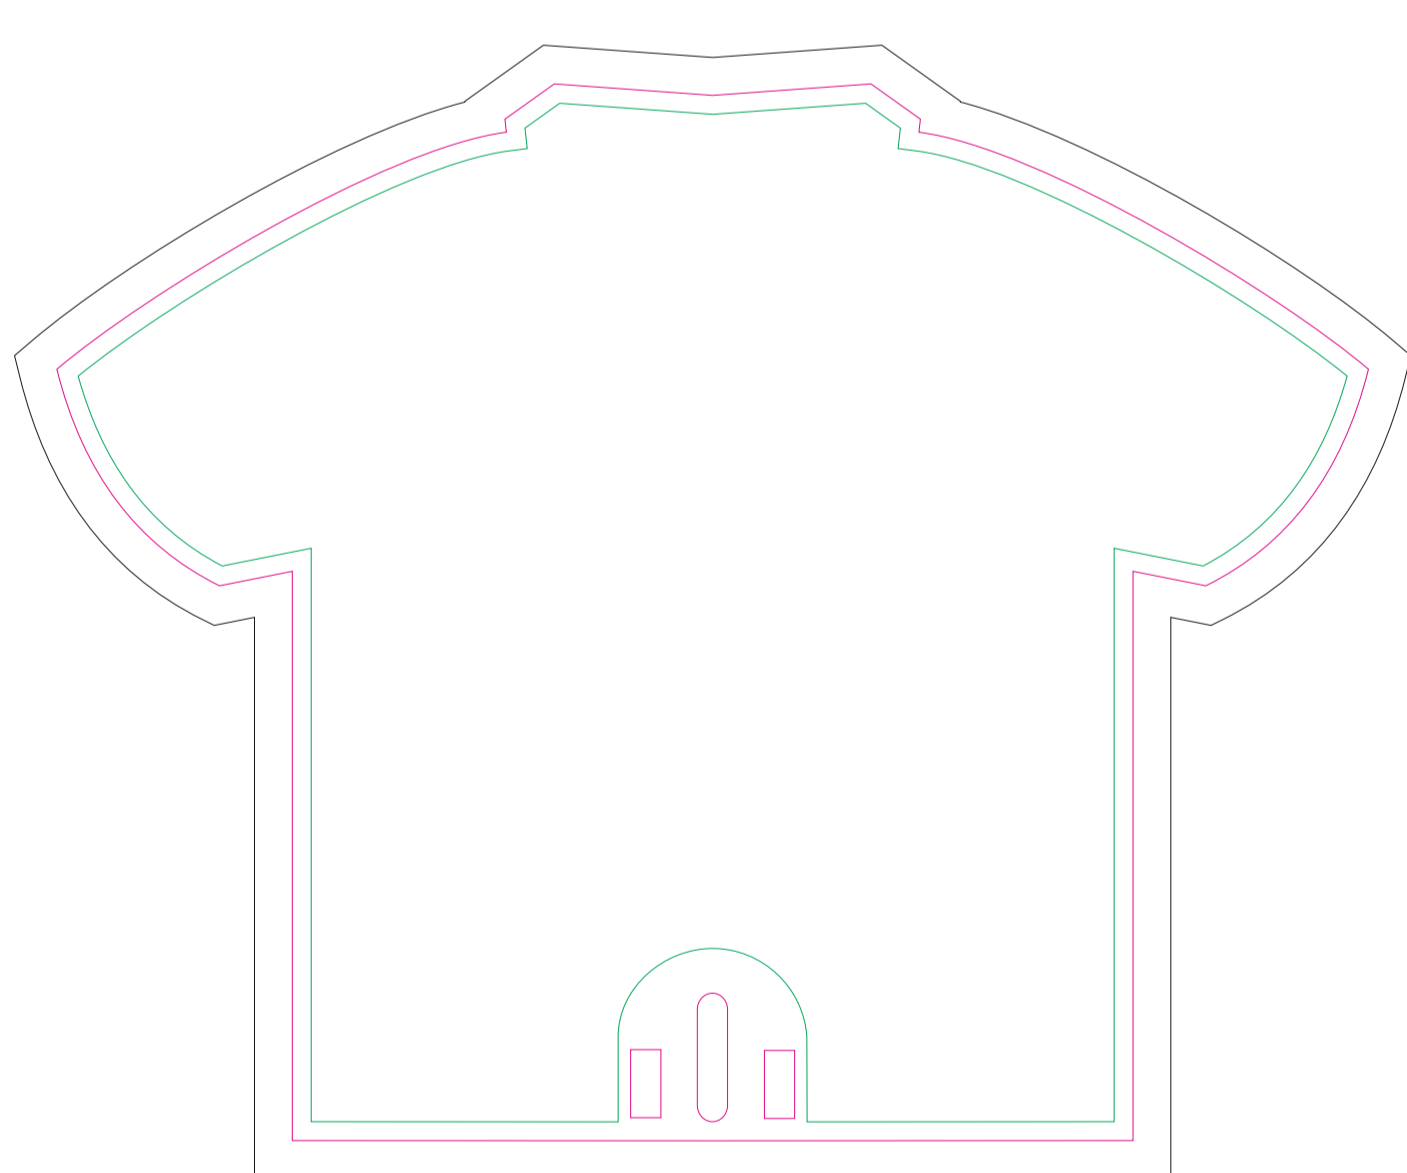

FRONT

BACK

resolution: min. 300 DPI
colours: CMYK
formats: TIFF, PDF, EPS, AI, CDR

— Margin
— Edge of product
— Bleed limit 5-5 mm (background must fill it)

The green line indicates the area all non-background object-texts, logos, etc.
The pink line indicates the maximum size of graphic visible on the product.
The black line indicates the size of the required graphics including bleed.