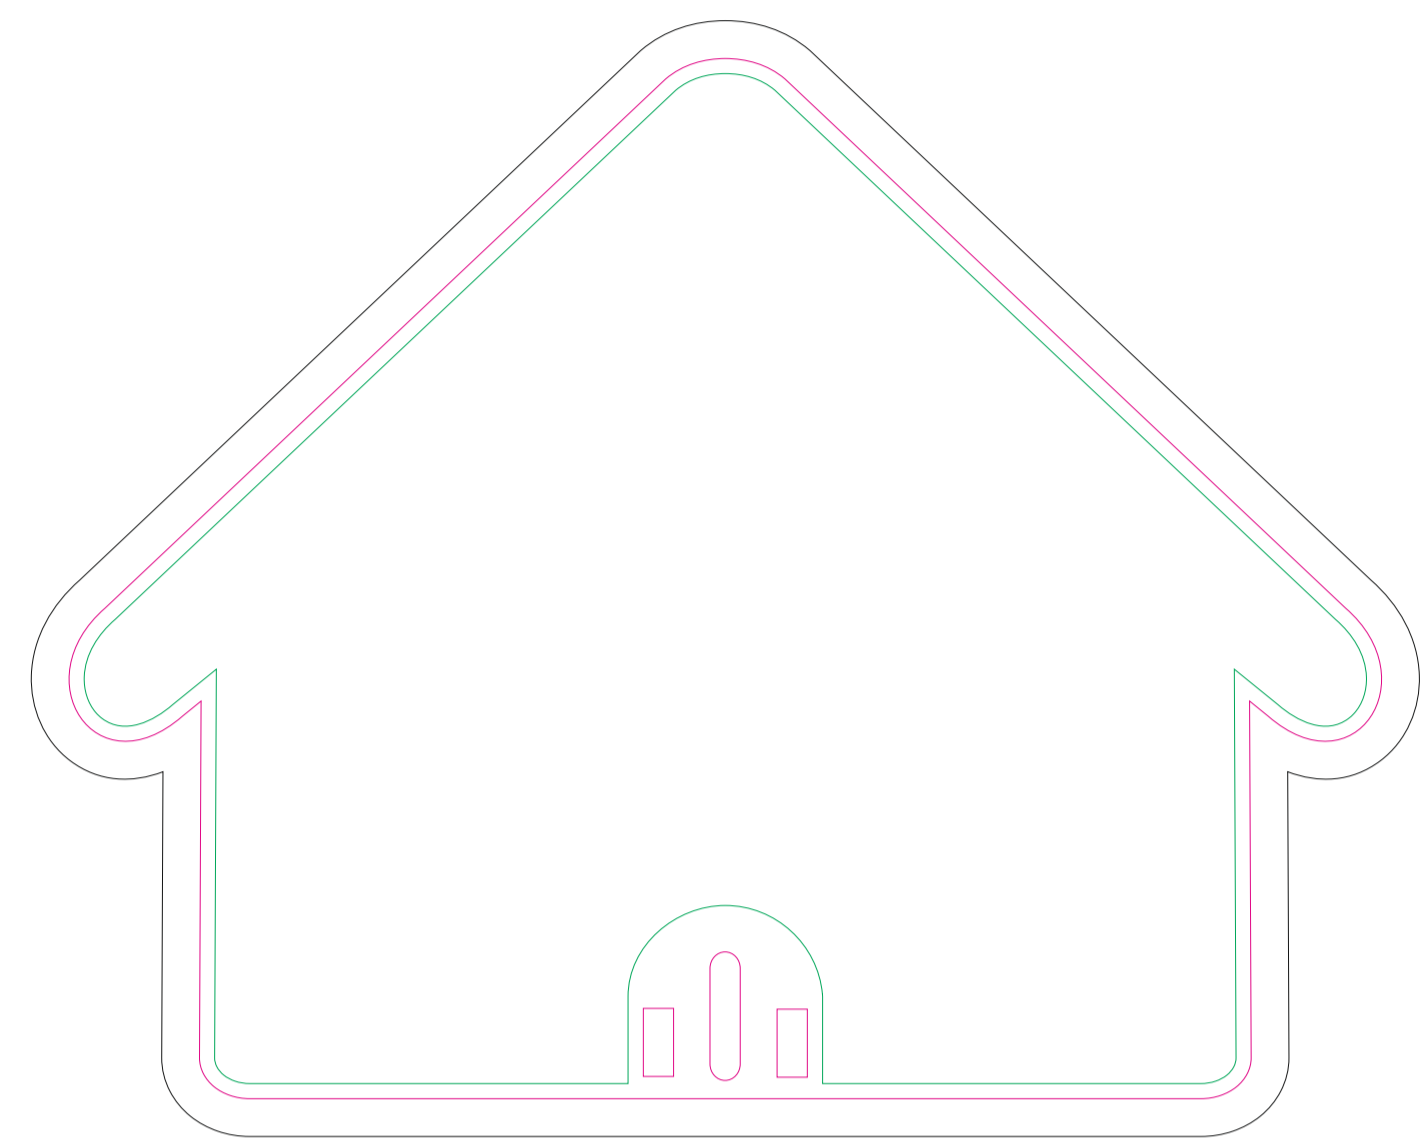

FRONT

BACK

resolution: min. 300 DPI
colours: CMYK
formats: TIFF, PDF, EPS, AI, CDR

— Margin
— Edge of product
— Bleed limit 5-5 mm (background must fill it)

The green line indicates the area all non-background object-texts, logos, etc.
The pink line indicates the maximum size of graphic visible on the product.
The black line indicates the size of the required graphics including bleed.