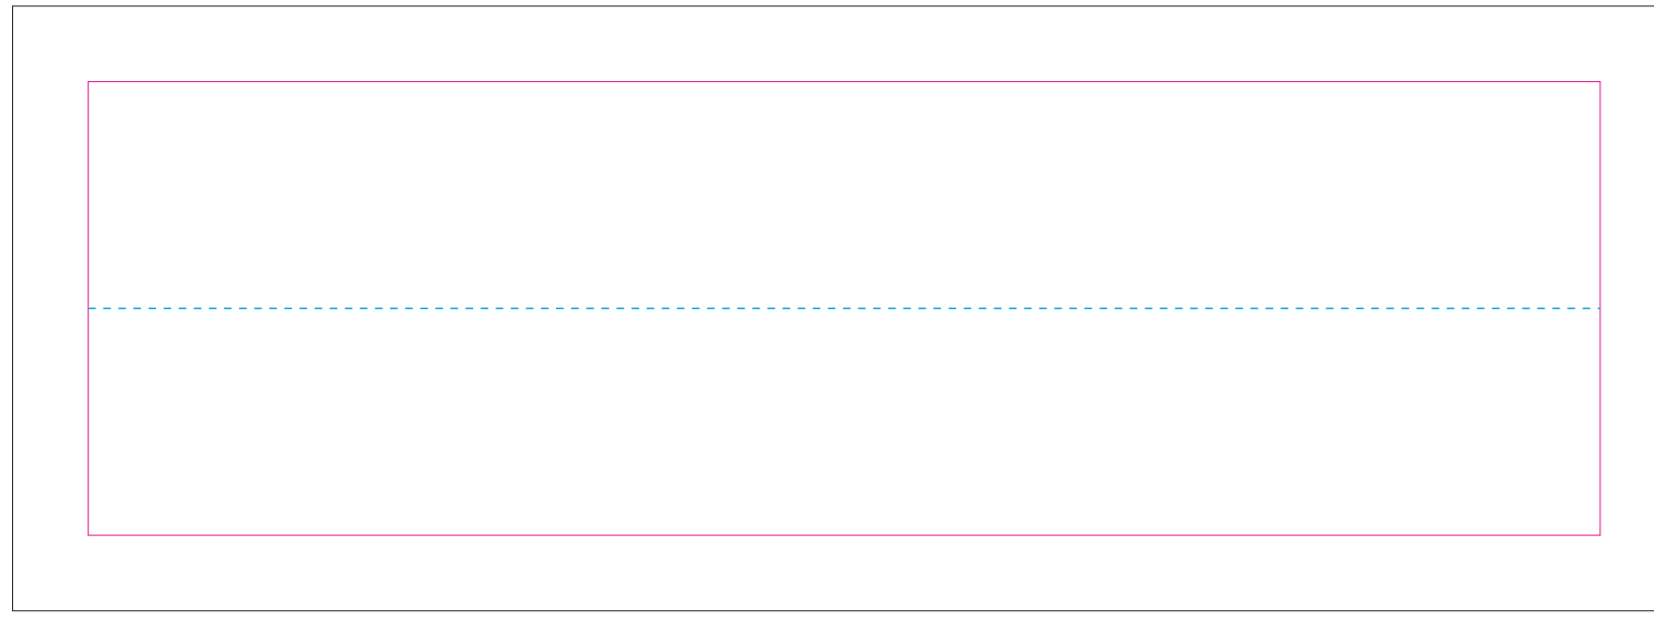

UMBRELLA STRAP

graphics: just background color

— Edge of product
— Bleed limit 10-10 mm (background must fill it)
- - - - - Fold line