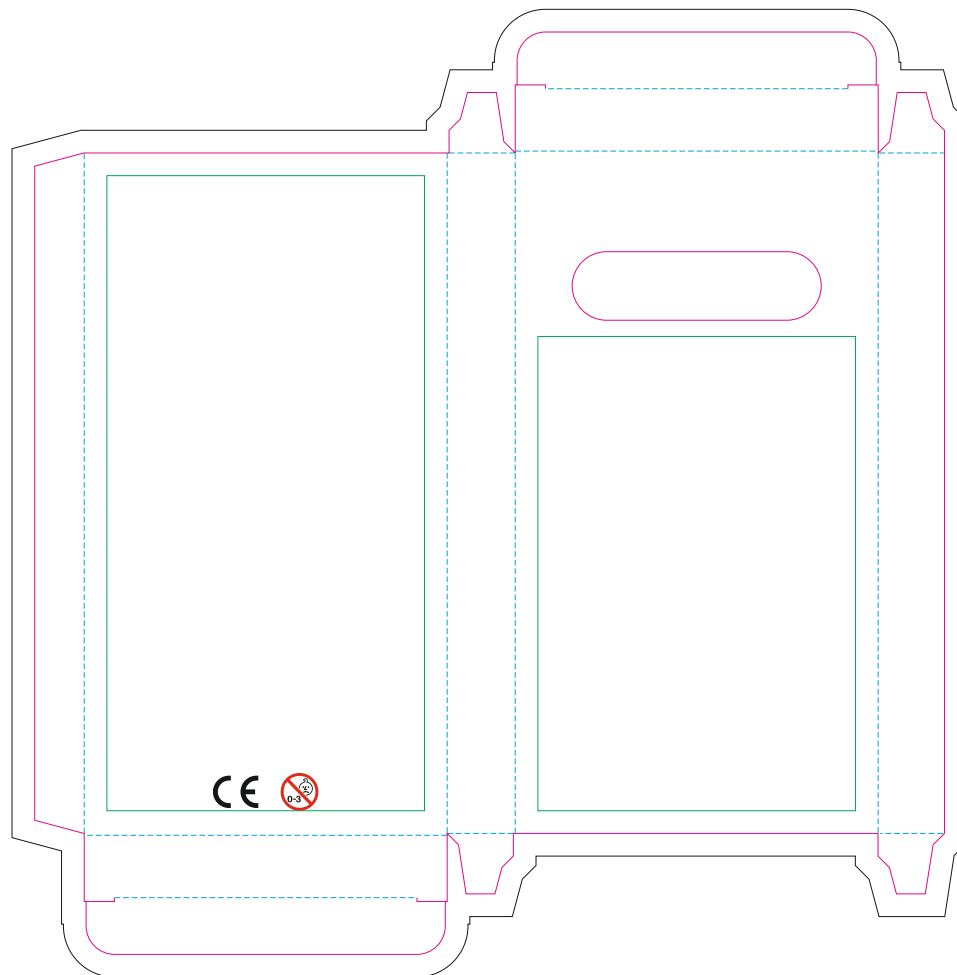

CRAYON

— Margin

— Edge of product

— Bleed limit 3-3 mm (background must fill it)

- - - - - Fold line

resolution: min. 300 DPI

colours: CMYK

formats: TIFF, PDF, EPS, AI, CDR

The green line indicates the area all non-background object-texts, logos, etc.

The pink outline the maximum size of graphic visible on the product.

The black line indicates the size of the required graphics including bleed.

The blue line indicates the folding.