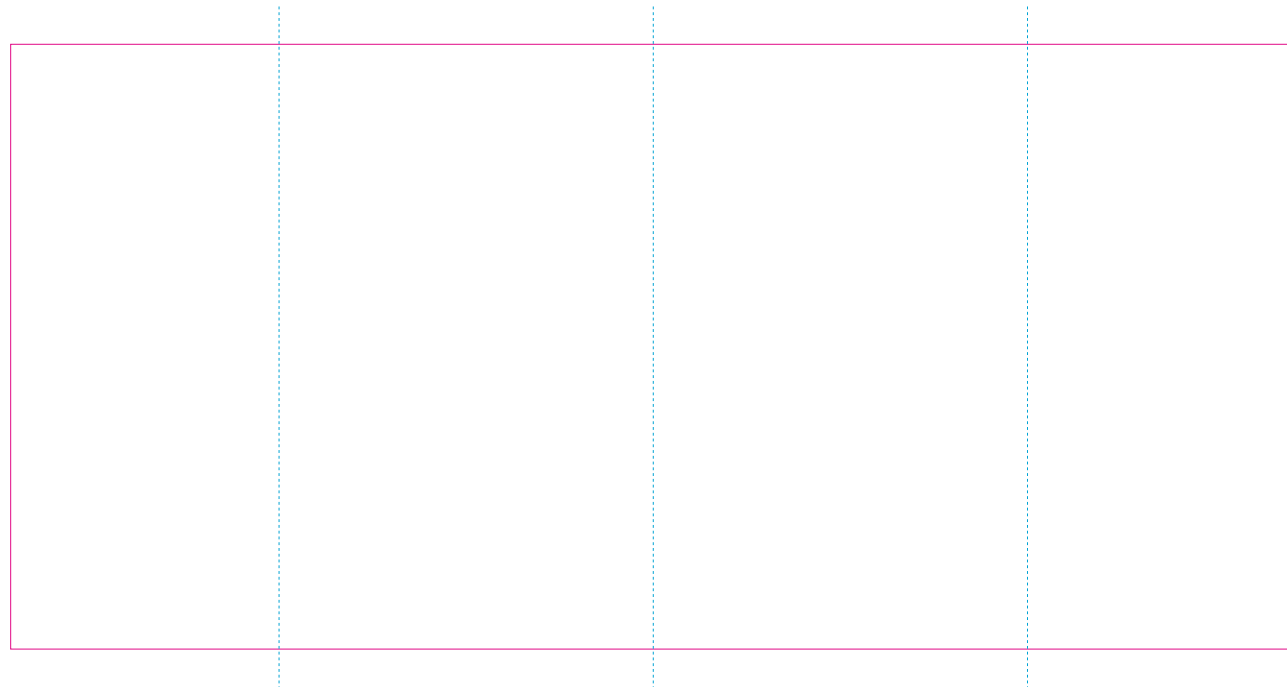

C

RS

RS

— Edge of product
- - - centerlines

resolution: min. 300 DPI
colours: CMYK
formats: TIFF, PDF, EPS, AI, CDR

The pink outline the maximum size of graphic visible on the product.
The blue dash line indicates the center line of the left, right and middle side of object.