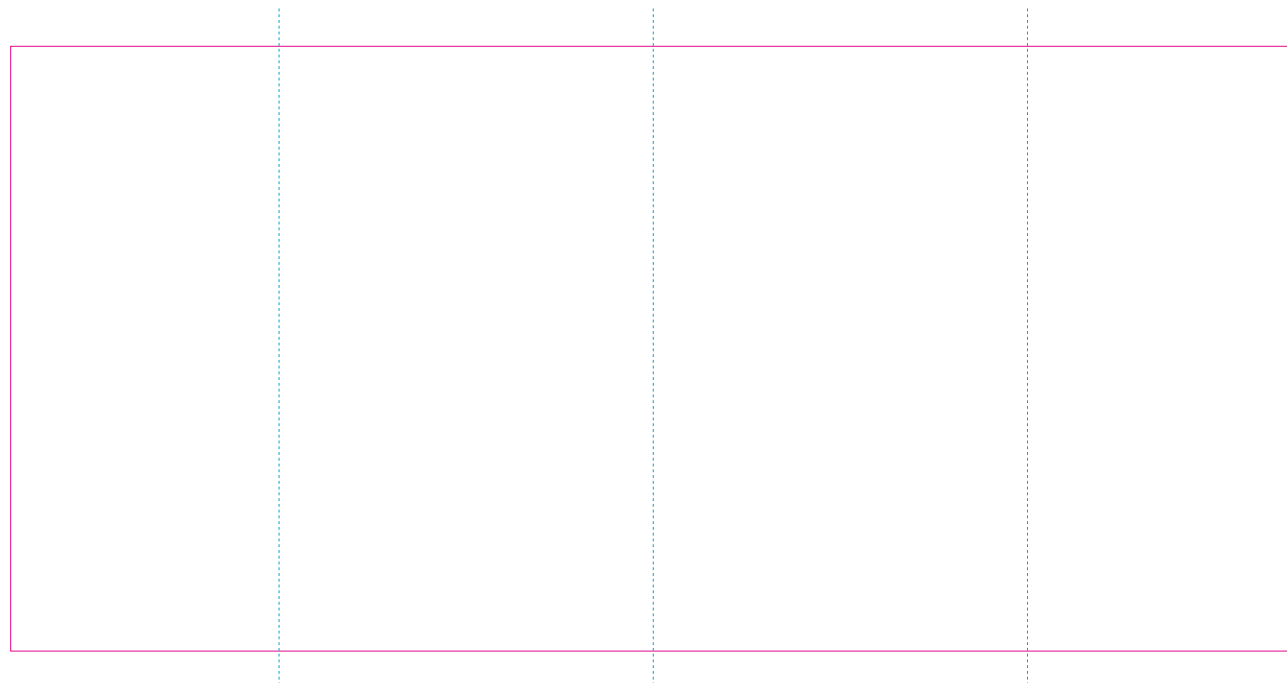

C

RS

RS

— Edge of product  
- - - centerlines

resolution: min. 300 DPI  
colours: CMYK  
formats: TIFF, PDF, EPS, AI, CDR

The pink outline the maximum size of graphic visible on the product.  
The blue dash line indicates the center line of the left, right and middle side of object.