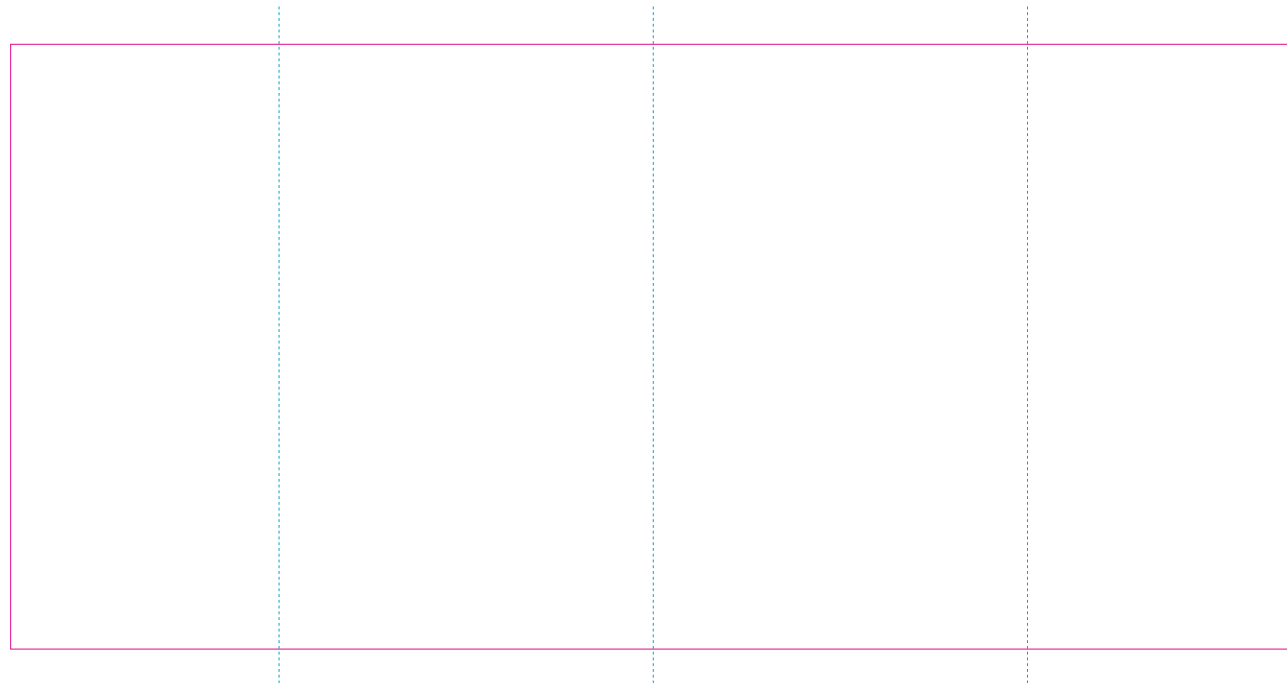

C

RS

RS

— Edge of product  
- - - centerlines

resolution: min. 300 DPI  
colours: CMYK  
formats: TIFF, PDF, EPS, AI, CDR

The pink outline the maximum size of graphic visible on the product.  
The blue dash line indicates the center line of the left, right and middle side of object.