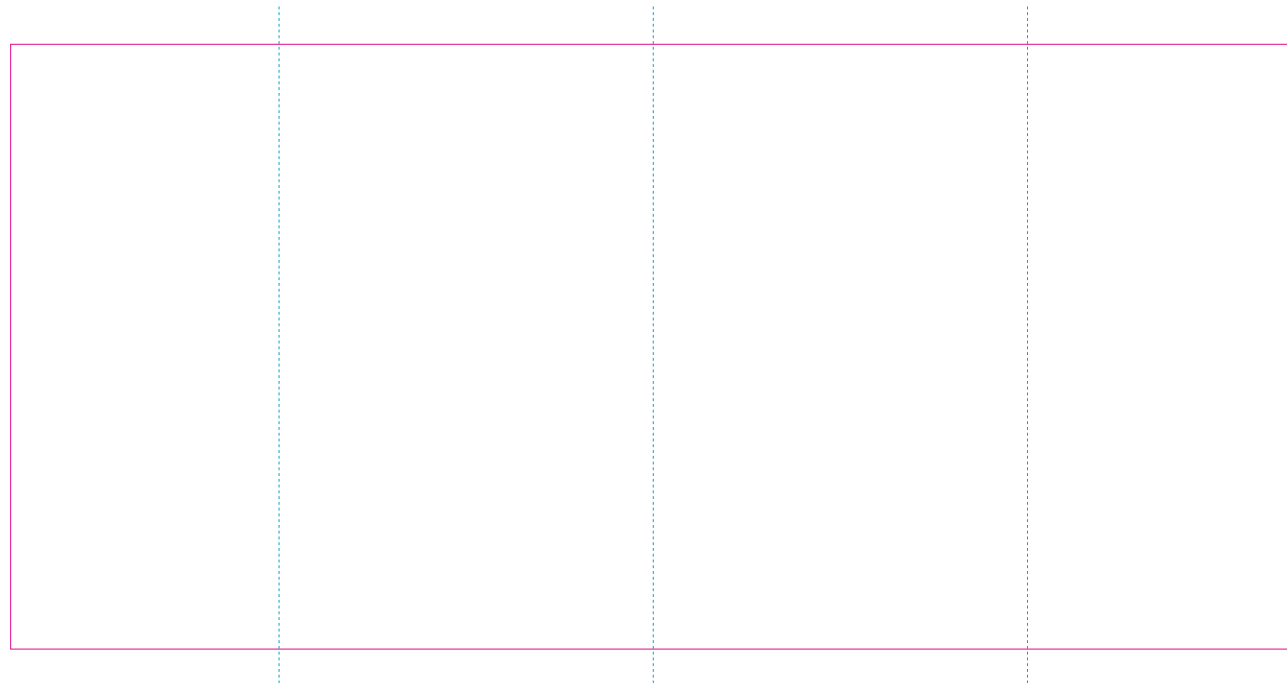

C

RS

RS

— Edge of product
- - - centerlines

resolution: min. 300 DPI
colours: CMYK
formats: TIFF, PDF, EPS, AI, CDR

The pink outline the maximum size of graphic visible on the product.
The blue dash line indicates the center line of the left, right and middle side of object.