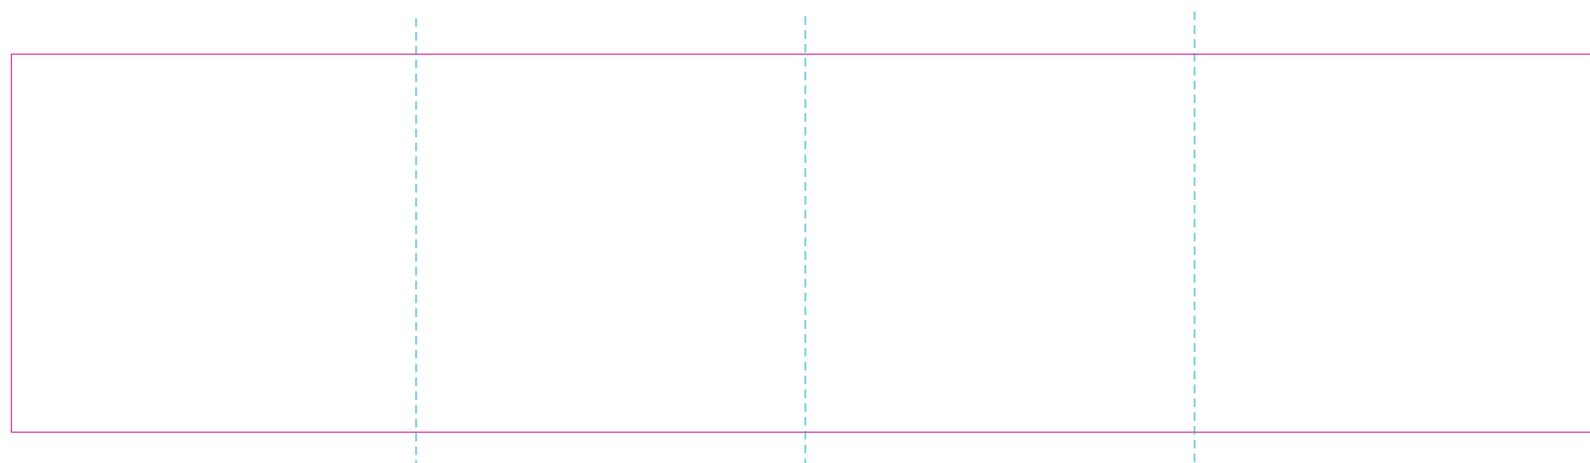

RUV

ER 1

ER 2

C

RS

— Edge of graphics

- - - centerlines

file format: vector
colours: in one color
formats: PDF, EPS, AI, CDR

The pink outline the maximum size of graphic visible on the product.
The blue dash line indicates the center line of the left, right and middle side of object.