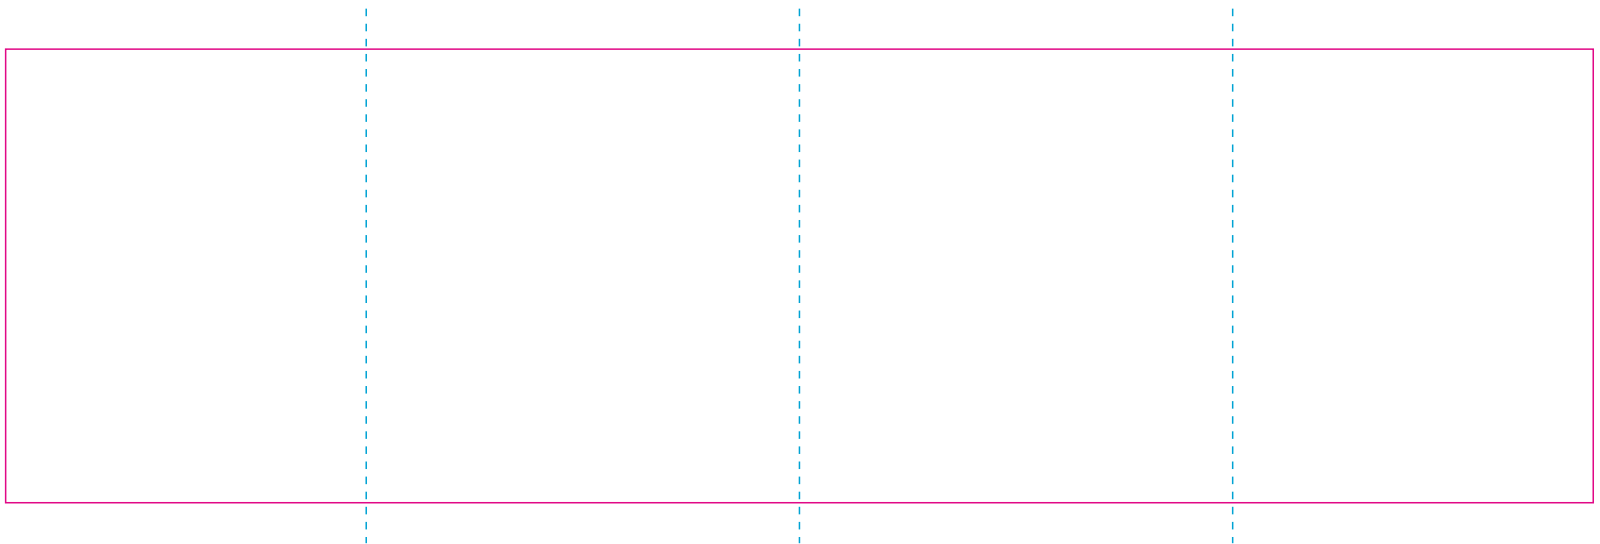

ER 1, RS 2

ER 2, RUV

— Edge of graphics

- - - centerlines

resolution: min. 300 DPI

colours: CMYK

formats: TIFF, PDF, EPS, AI, CDR

The pink outline the maximum size of graphic visible on the product.

The blue dash line indicates the center line of the left, right and middle side of object.