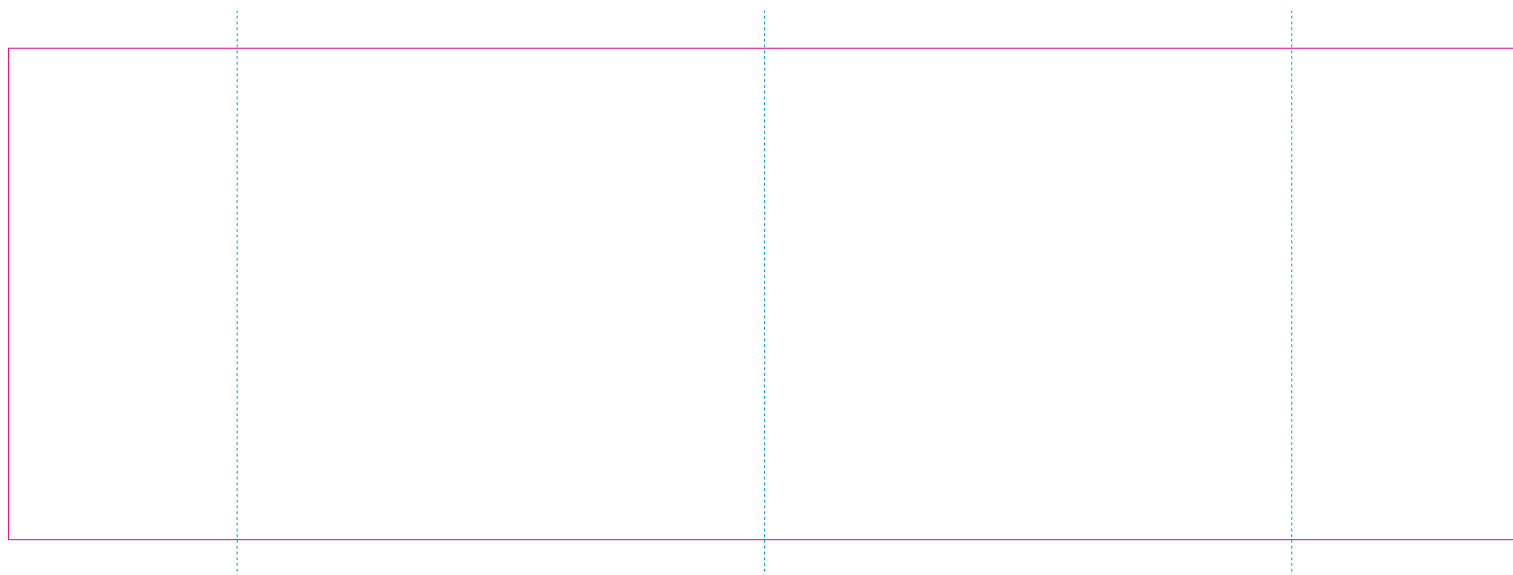

RUV

RS

— Edge of graphics

- - - centerlines

resolution: min. 300 DPI
colours: CMYK
formats: TIFF, PDF, EPS, AI, CDR

The pink outline the maximum size of graphic visible on the product.
The blue dash line indicates the center line of the left, right and middle side of object.