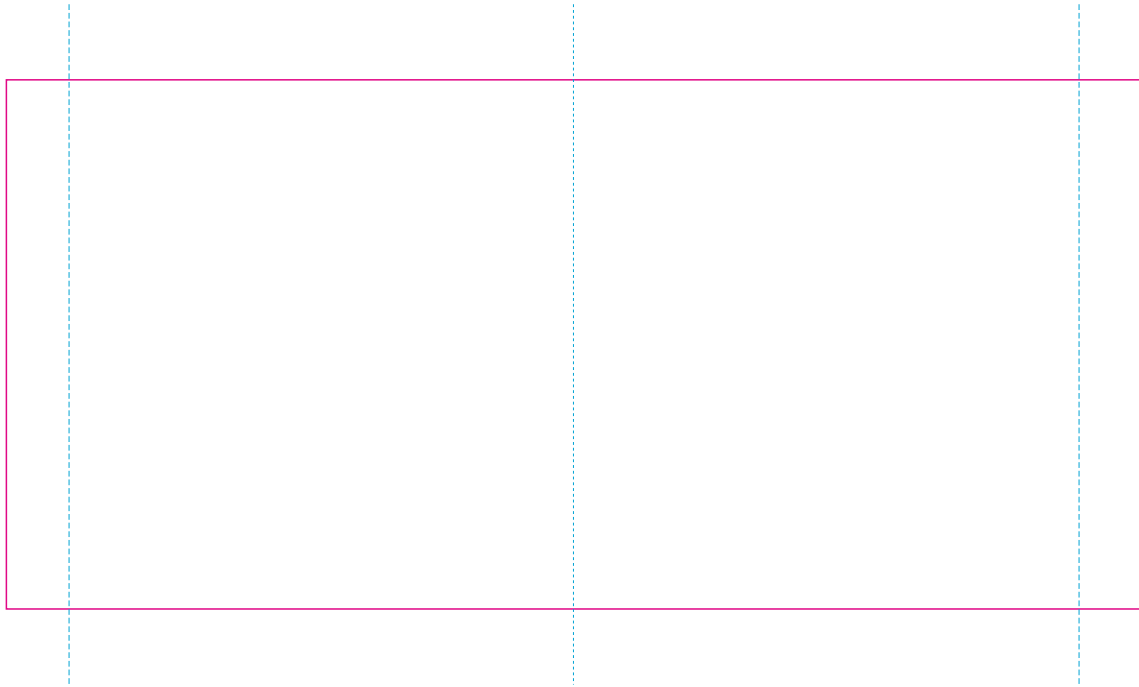

RS

— Edge of product

- - - centerlines

resolution: min. 300 DPI

colours: CMYK

formats: TIFF, PDF, EPS, AI, CDR

The pink outline the maximum size of graphic visible on the product.

The blue dash line indicates the center line of the left, right and middle side of object.