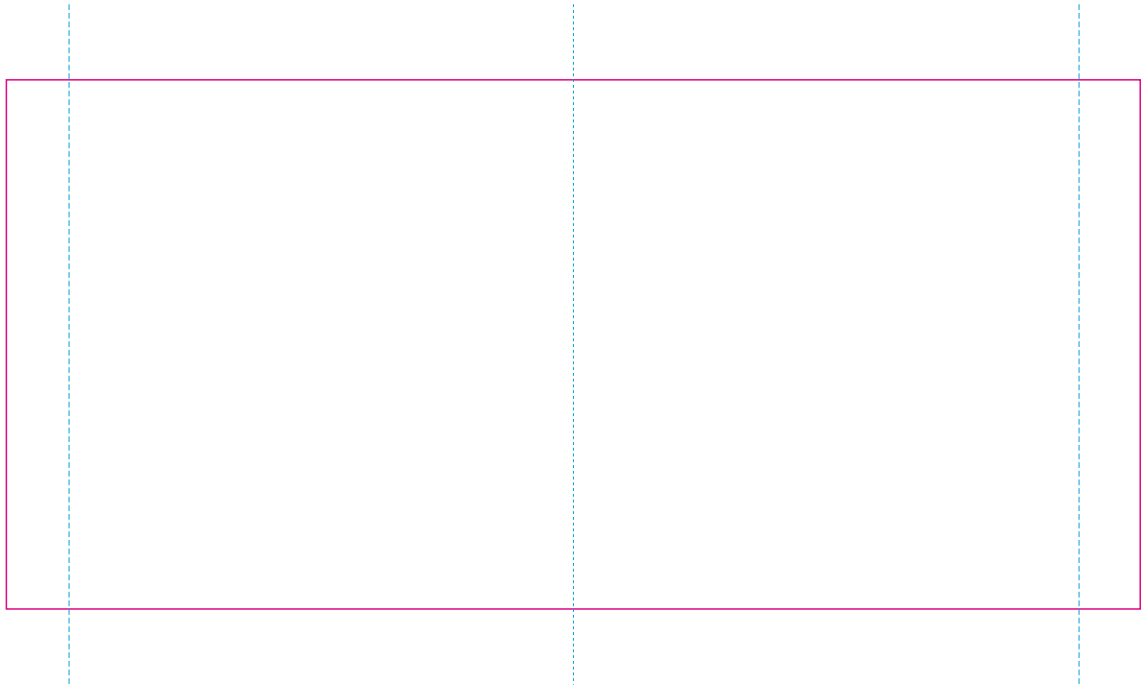

# RS

— Edge of product

- - - centerlines

resolution: min. 300 DPI

colours: CMYK

formats: TIFF, PDF, EPS, AI, CDR

The pink outline the maximum size of graphic visible on the product.

The blue dash line indicates the center line of the left, right and middle side of object.