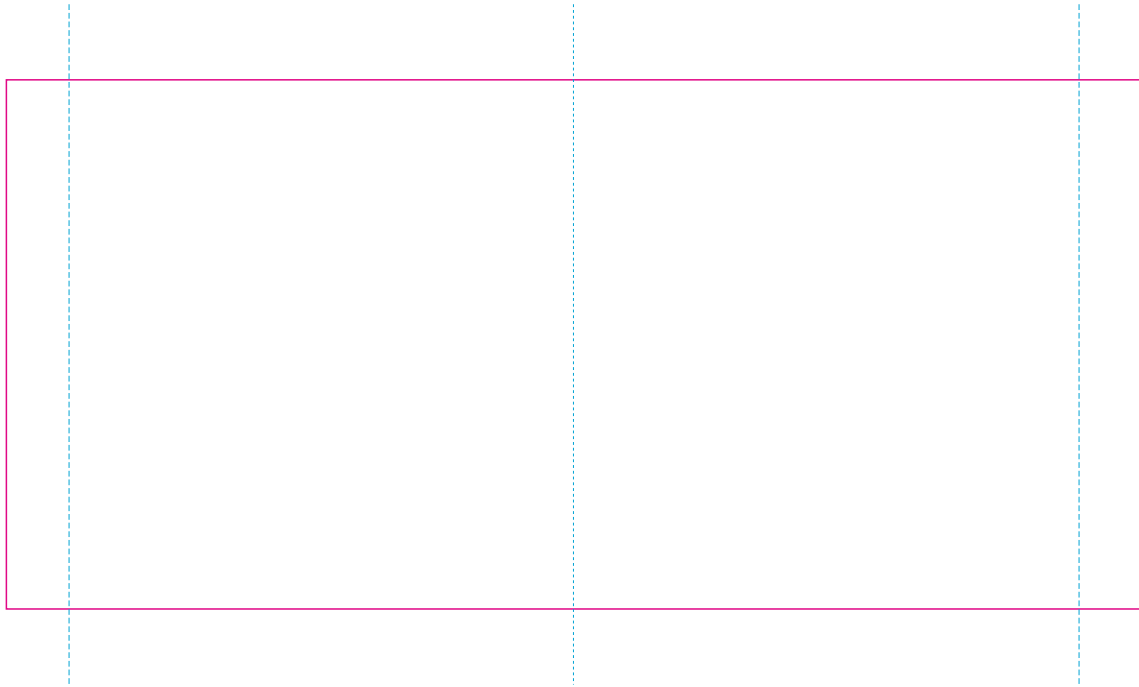

# RS

— Edge of product

- - - centerlines

resolution: min. 300 DPI

colours: CMYK

formats: TIFF, PDF, EPS, AI, CDR

The pink outline the maximum size of graphic visible on the product.

The blue dash line indicates the center line of the left, right and middle side of object.