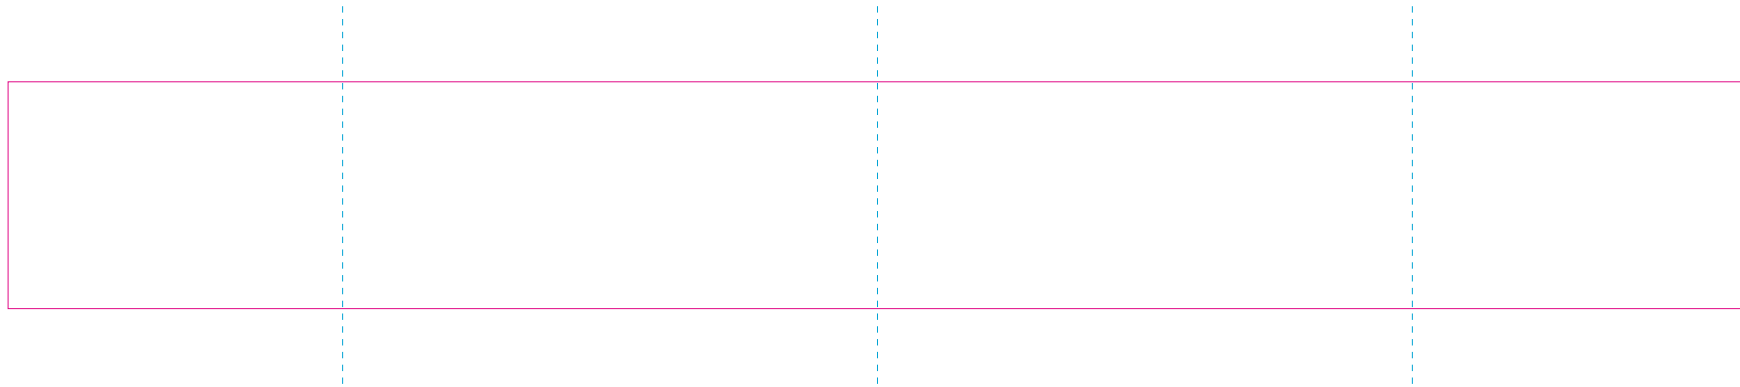

# WPC, C

—— Edge of graphic

----- centerlines

resolution: min. 300 DPI

colours: CMYK

formats: TIFF, PDF, EPS, AI, CDR

The pink outline the maximum size of graphic visible on the product.

The blue dash line indicates the center line of the left, right and middle side of object.