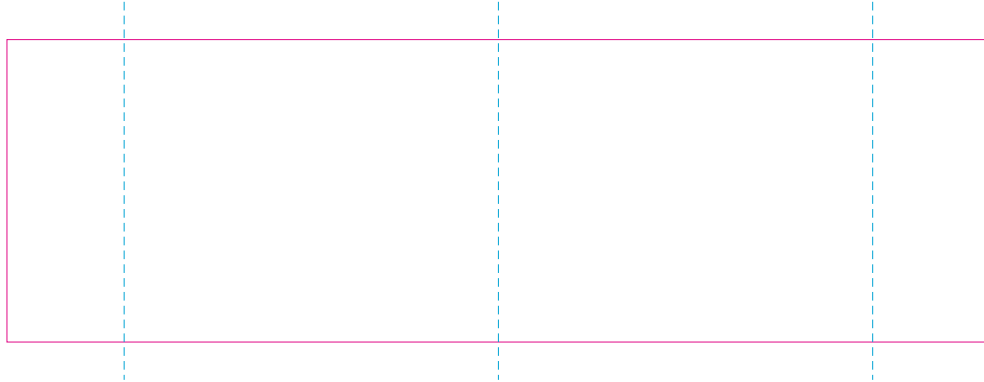

# WPC, C

—— Edge of graphics

- - - - centerlines

file format: vector

colours: in one color

formats: PDF, EPS, AI, CDR

The pink outline the maximum size of graphic visible on the product.

The blue dash line indicates the center line of the left, right and middle side of object.