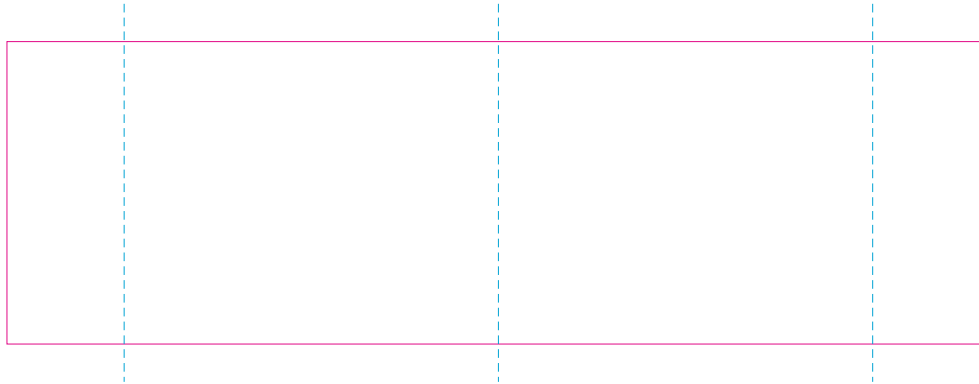

C

—— Edge of graphics

----- centerlines

file format: vector

colours: in one color

formats: PDF, EPS, AI, CDR

The pink outline the maximum size of graphic visible on the product.

The blue dash line indicates the center line of the left, right and middle side of object.