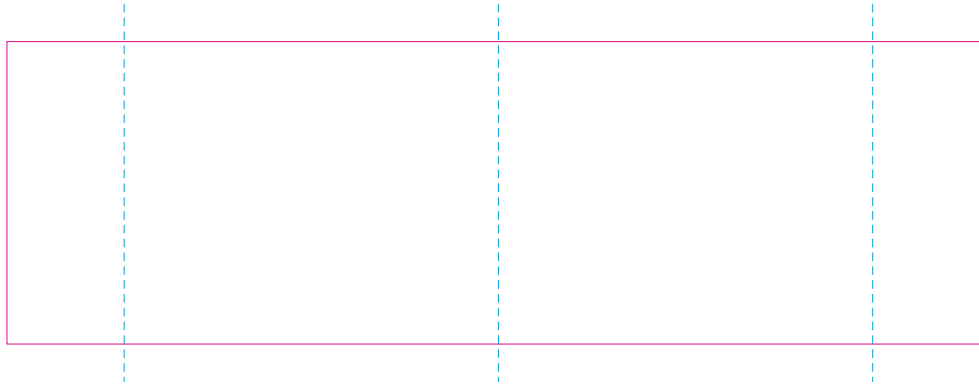

C

—— Edge of graphics

- - - - centerlines

file format: vector

colours: in one color

formats: PDF, EPS, AI, CDR

The pink outline the maximum size of graphic visible on the product.

The blue dash line indicates the center line of the left, right and middle side of object.