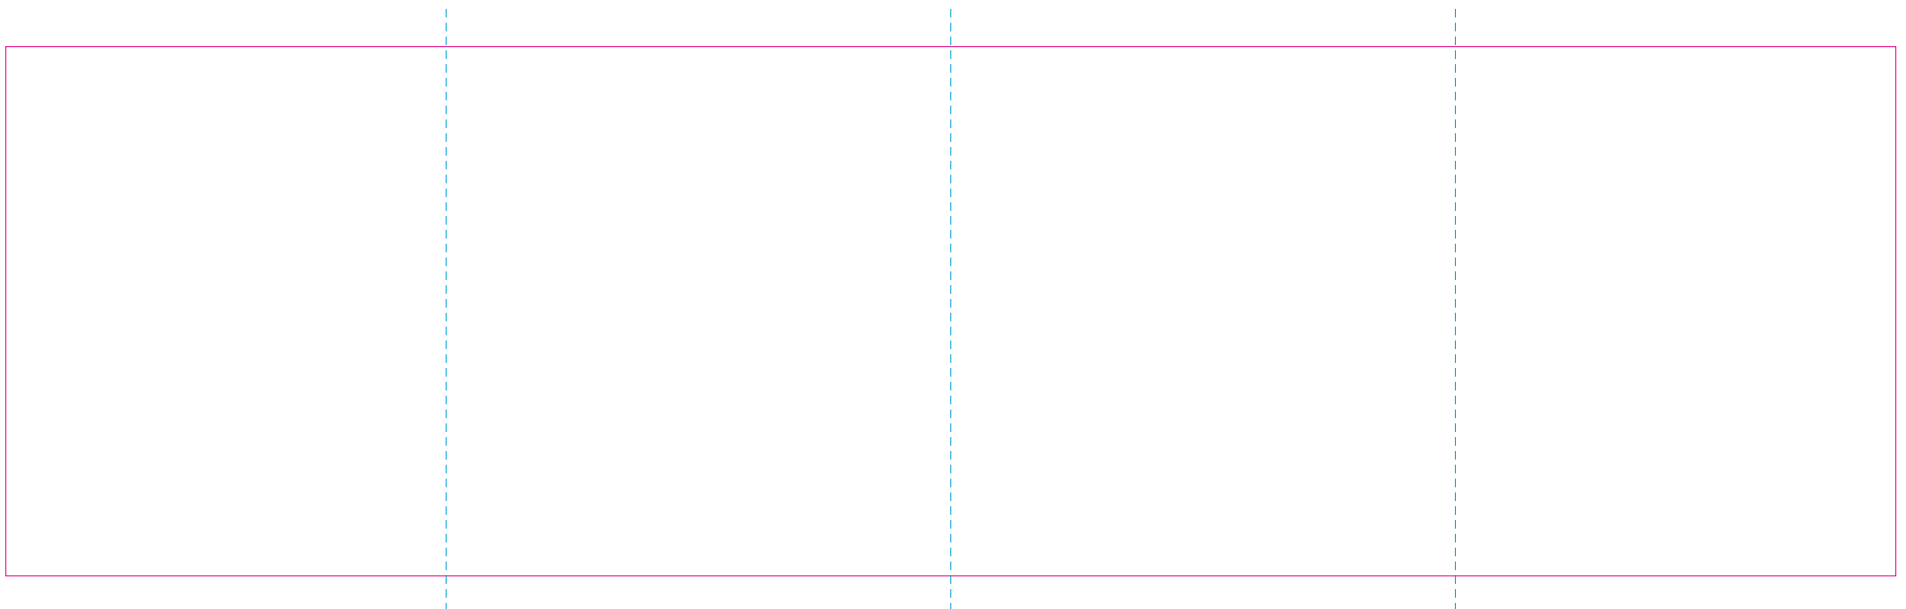

RS

RUV

— Edge of graphics
- - - centerlines

file format: vector
colours: in one color
formats: PDF, EPS, AI, CDR

The pink outline the maximum size of graphic visible on the product.
The blue dash line indicates the center line of the left, right and middle side of object.