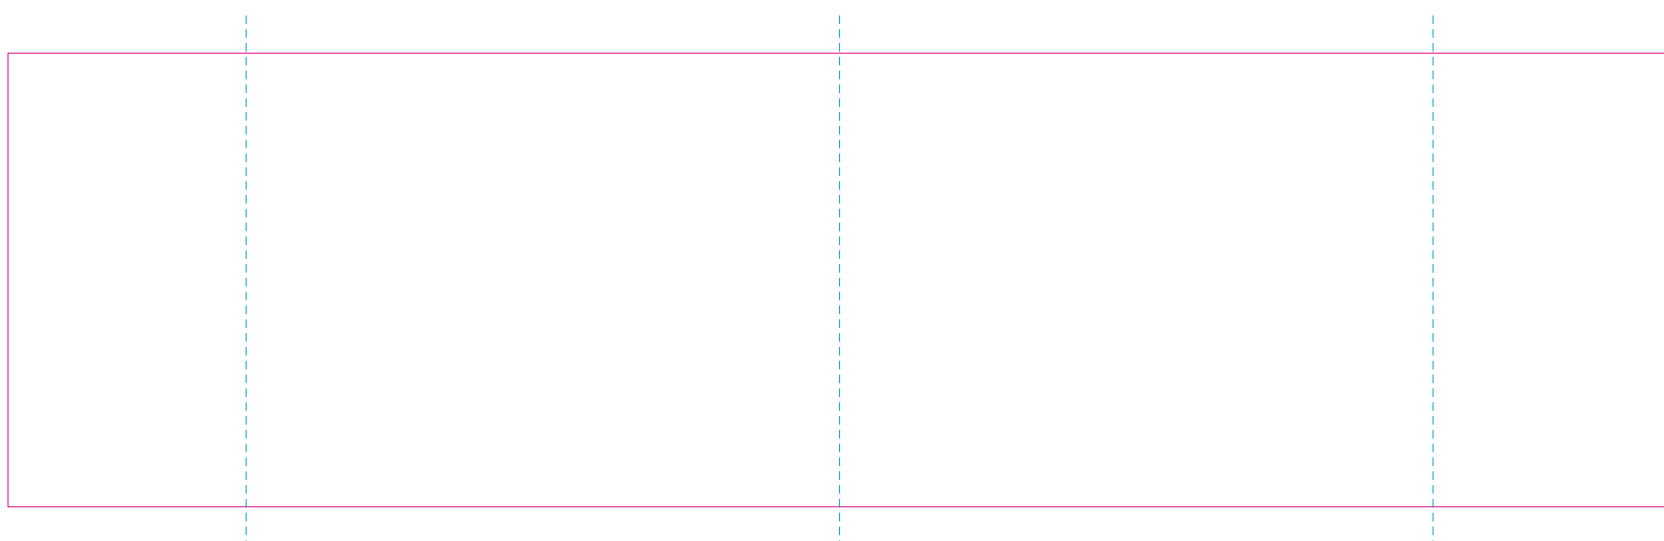

RS

RUV

— Edge of graphics

- - - centerlines

file format: vector

colours: in one color

formats: PDF, EPS, AI, CDR

The pink outline the maximum size of graphic visible on the product.

The blue dash line indicates the center line of the left, right and middle side of object.