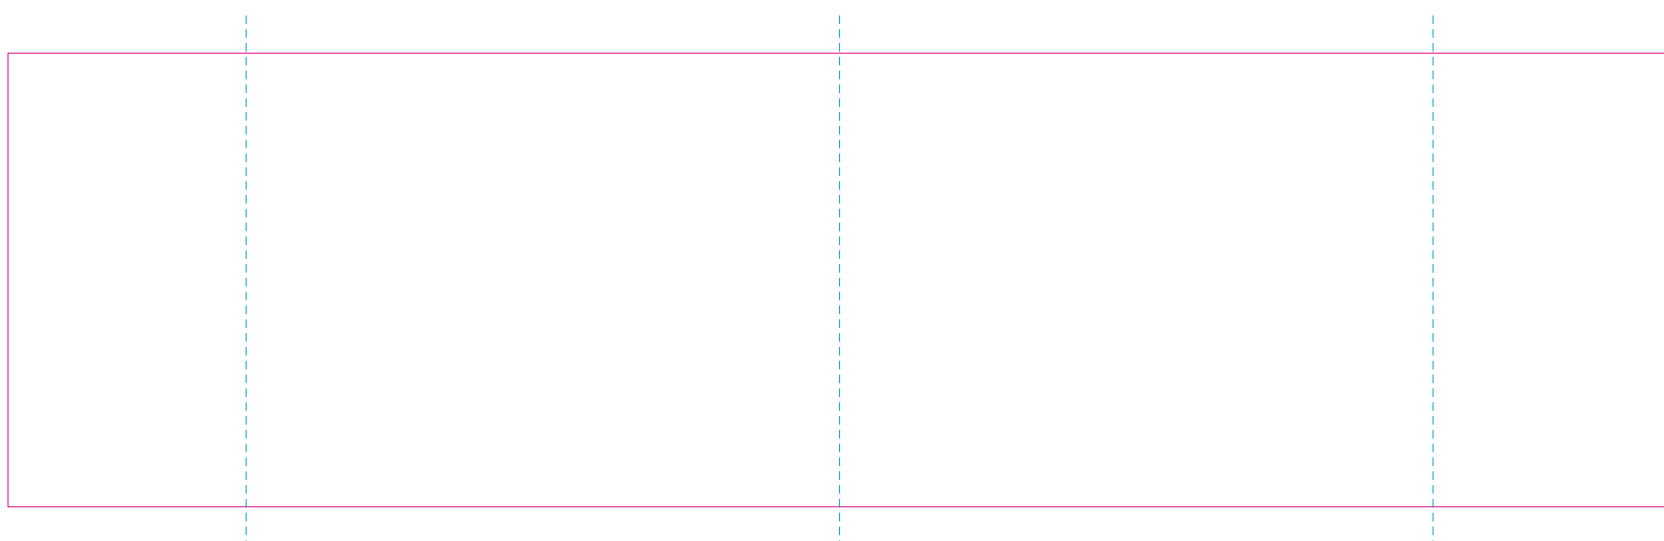

# RUV

— Edge of graphics

- - - centerlines

file format: vector

colours: in one color

formats: PDF, EPS, AI, CDR

The pink outline the maximum size of graphic visible on the product.

The blue dash line indicates the center line of the left, right and middle side of object.