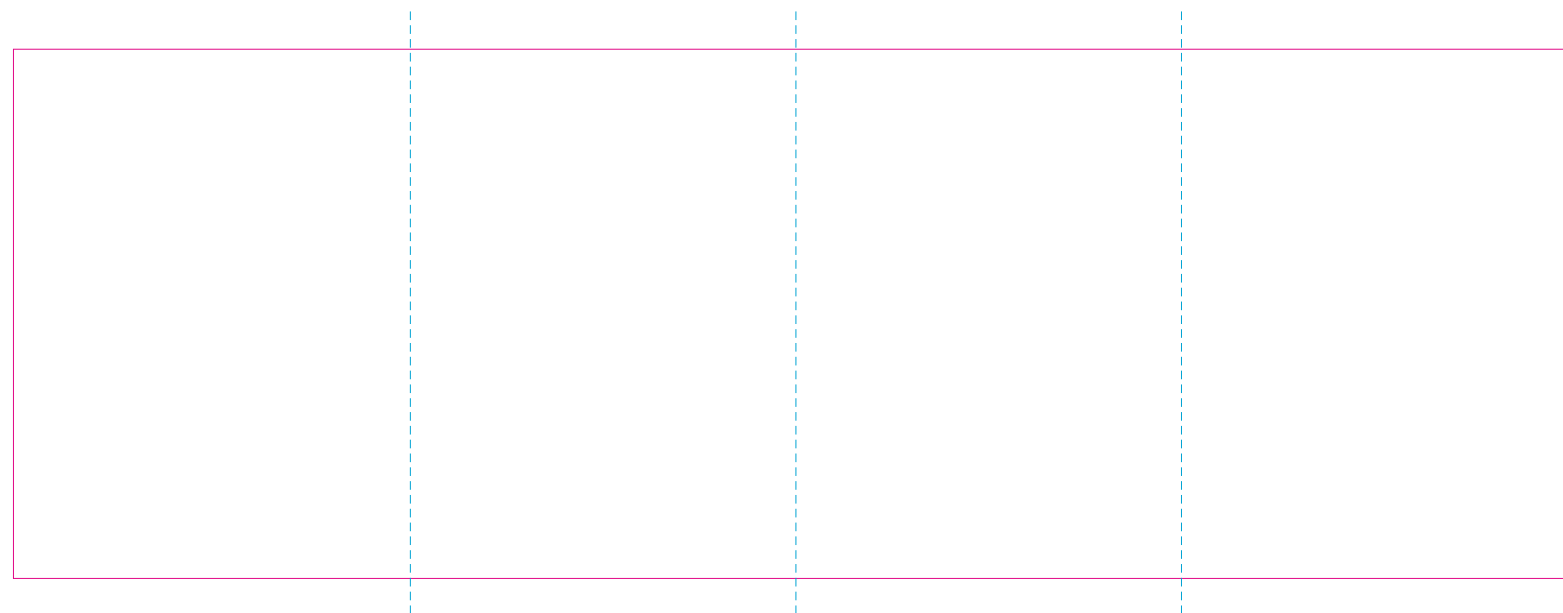

RS

ER 1

RUV, ER 2

C

— Edge of graphics

- - - centerlines

resolution: min. 300 DPI
colours: CMYK
formats: TIFF, PDF, EPS, AI, CDR

The pink outline the maximum size of graphic visible on the product.

The blue dash line indicates the center line of the left, right and middle side of object.