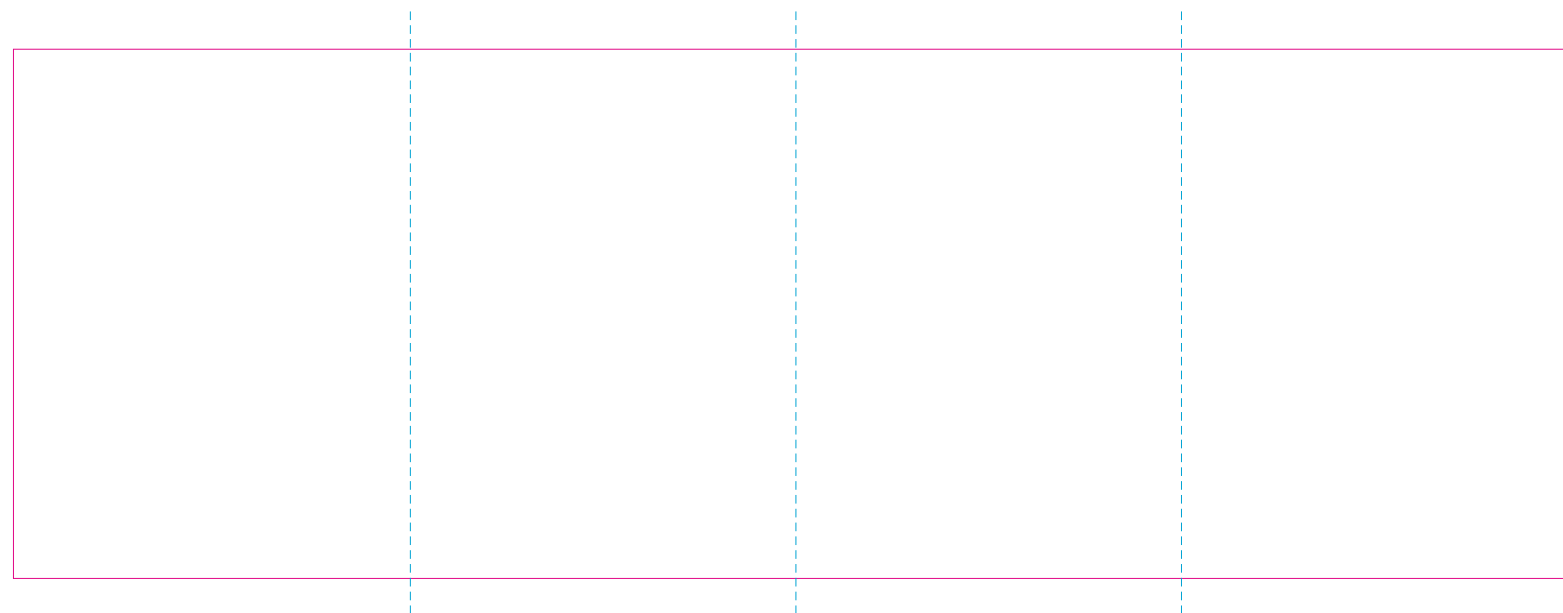

RS

ER 1

RUV, ER 2

C

— Edge of graphics

- - - centerlines

resolution: min. 300 DPI
colours: CMYK
formats: TIFF, PDF, EPS, AI, CDR

The pink outline the maximum size of graphic visible on the product.
The blue dash line indicates the center line of the left, right and middle side of object.