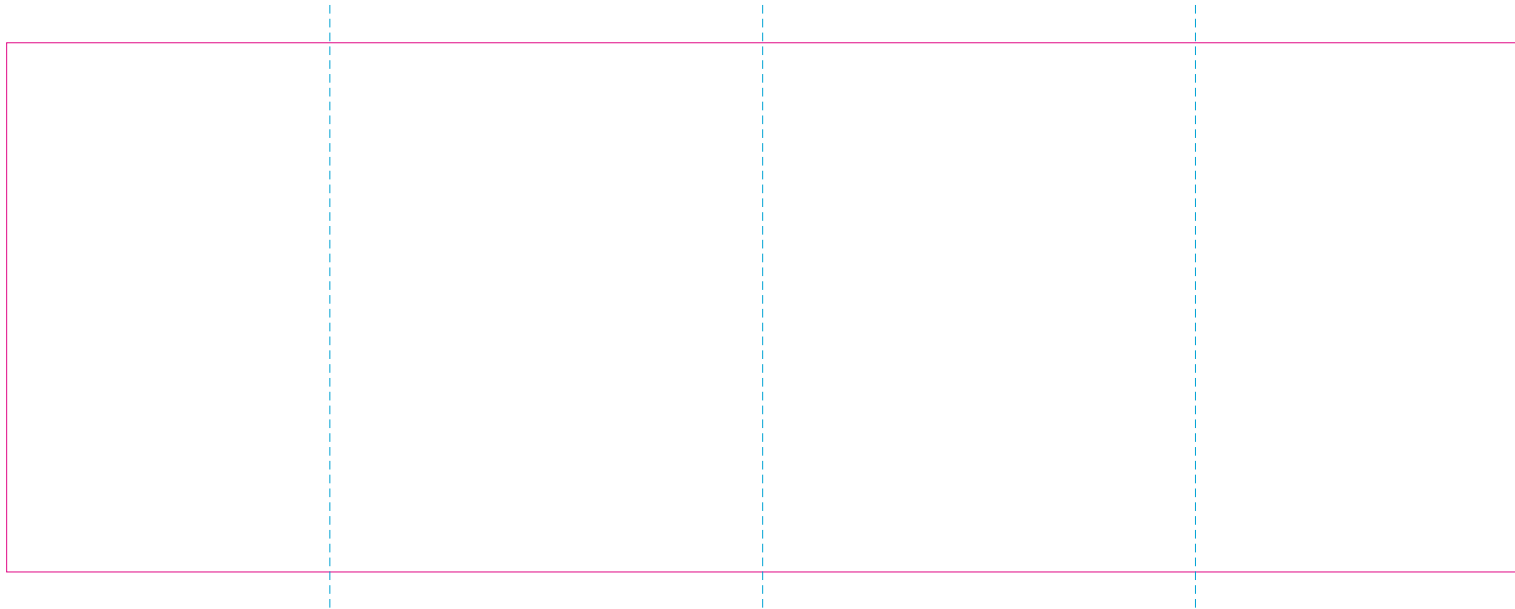

RS

RUV

——— Edge of graphics

- - - - - centerlines

file format: vector

colours: in one color

formats: PDF, EPS, AI, CDR

The pink outline the maximum size of graphic visible on the product.

The blue dash line indicates the center line of the left, right and middle side of object.