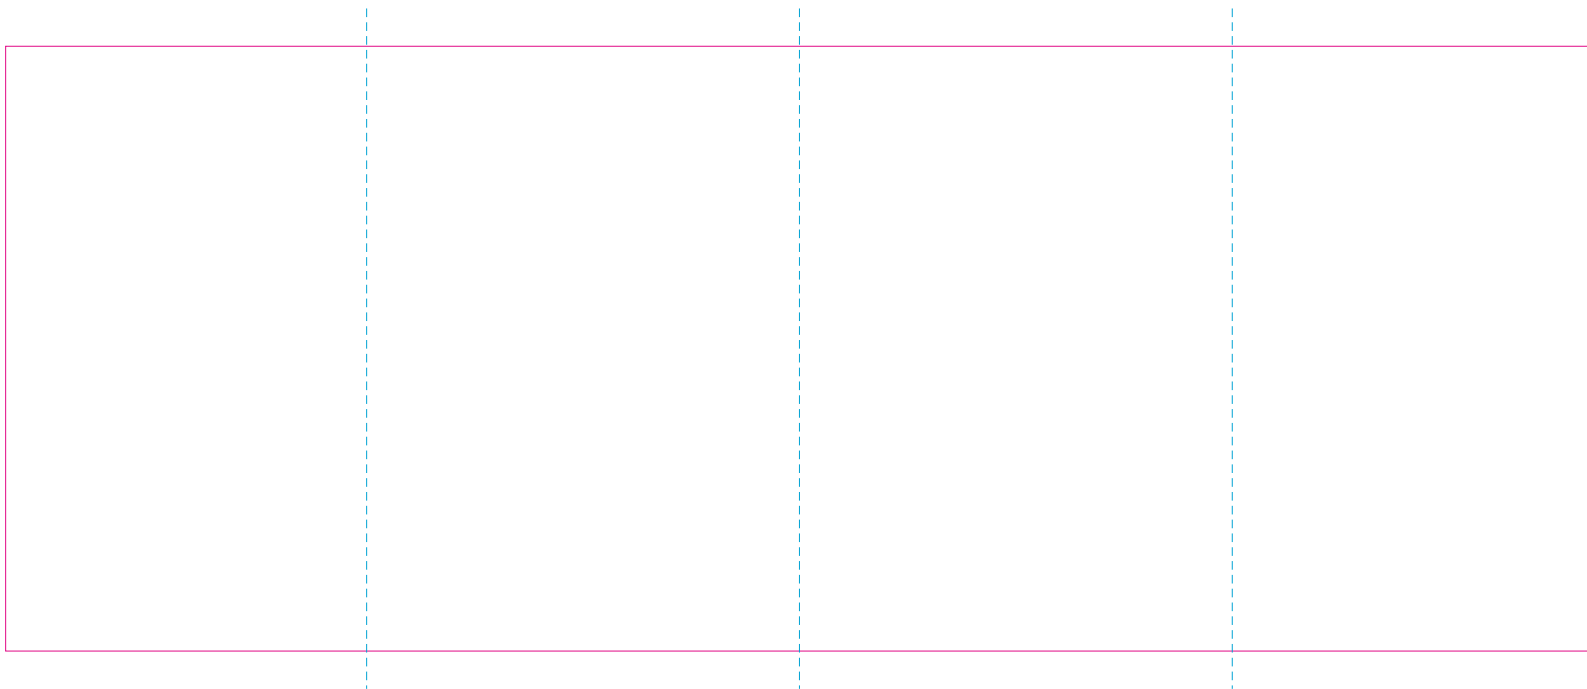

RS

RUV

——— Edge of graphics

- - - - - centerlines

file format: vector

colours: in one color

formats: PDF, EPS, AI, CDR

The pink outline the maximum size of graphic visible on the product.

The blue dash line indicates the center line of the left, right and middle side of object.