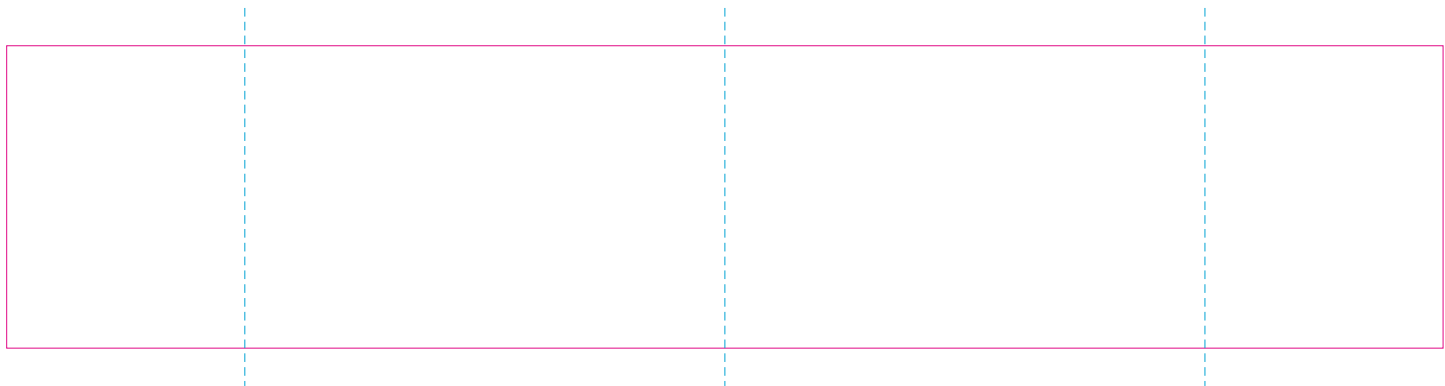

ER 1

ER 2

— Edge of graphics

- - - centerlines

resolution: min. 300 DPI

colours: CMYK

formats: TIFF, PDF, EPS, AI, CDR

The pink outline the maximum size of graphic visible on the product.

The blue dash line indicates the center line of the left, right and middle side of object.