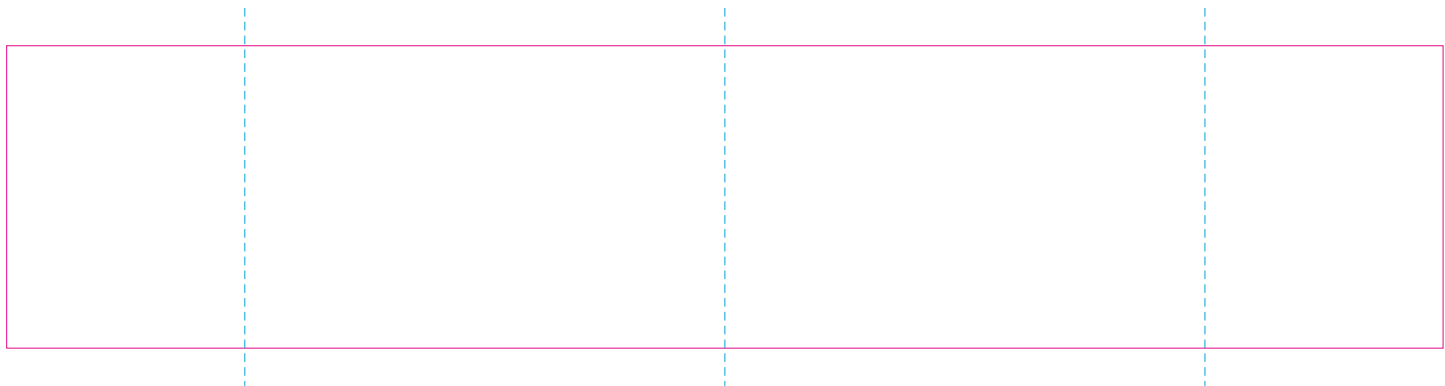

## ER 1

## ER 2

— Edge of graphics

- - - centerlines

resolution: min. 300 DPI

colours: CMYK

formats: TIFF, PDF, EPS, AI, CDR

The pink outline the maximum size of graphic visible on the product.

The blue dash line indicates the center line of the left, right and middle side of object.