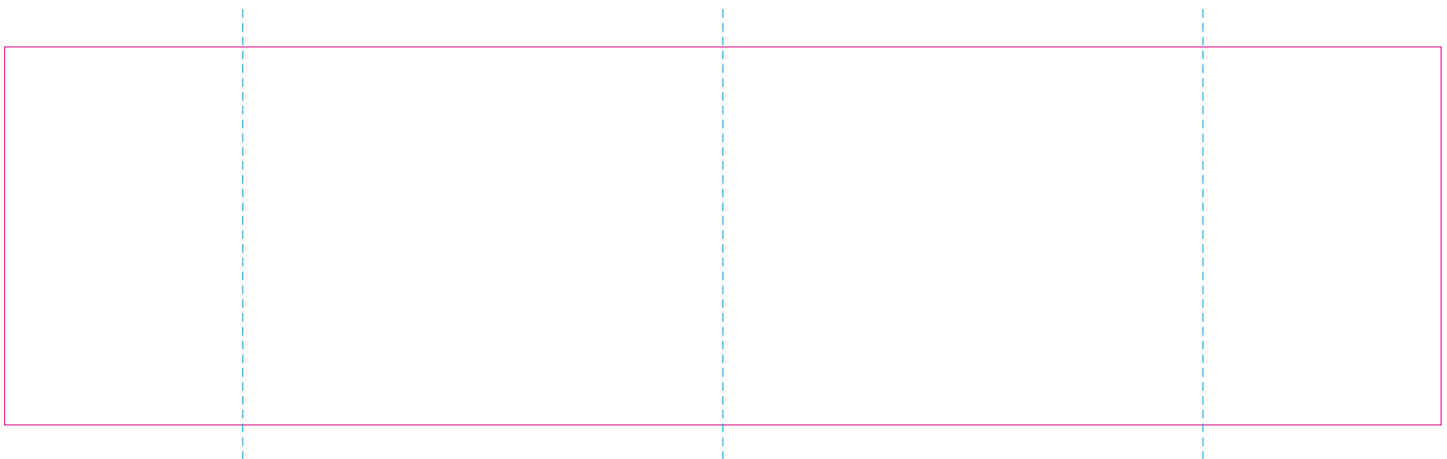

ER 1

ER 2

— Edge of graphics

- - - centerlines

resolution: min. 300 DPI

colours: CMYK

formats: TIFF, PDF, EPS, AI, CDR

The pink outline the maximum size of graphic visible on the product.

The blue dash line indicates the center line of the left, right and middle side of object.