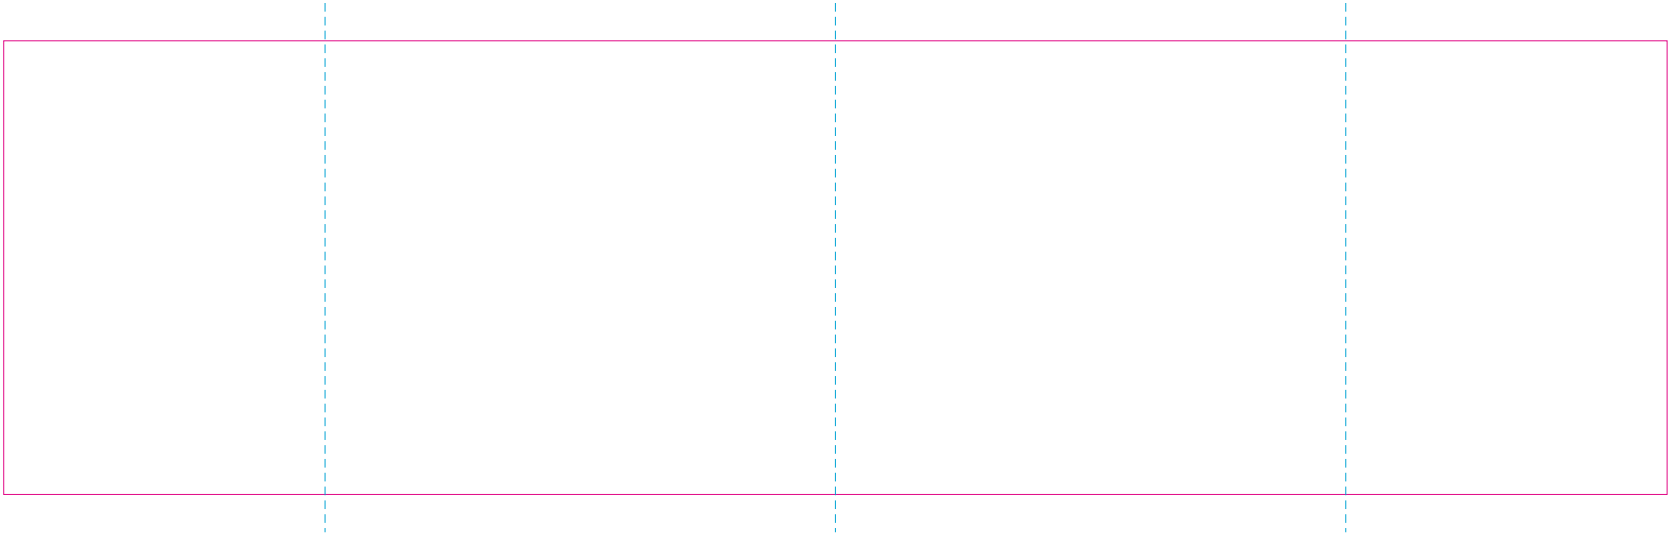

C

—— Edge of graphics

----- centerlines

file format: vector

colours: in one color

formats: PDF, EPS, AI, CDR

The pink outline the maximum size of graphic visible on the product.

The blue dash line indicates the center line of the left, right and middle side of object.