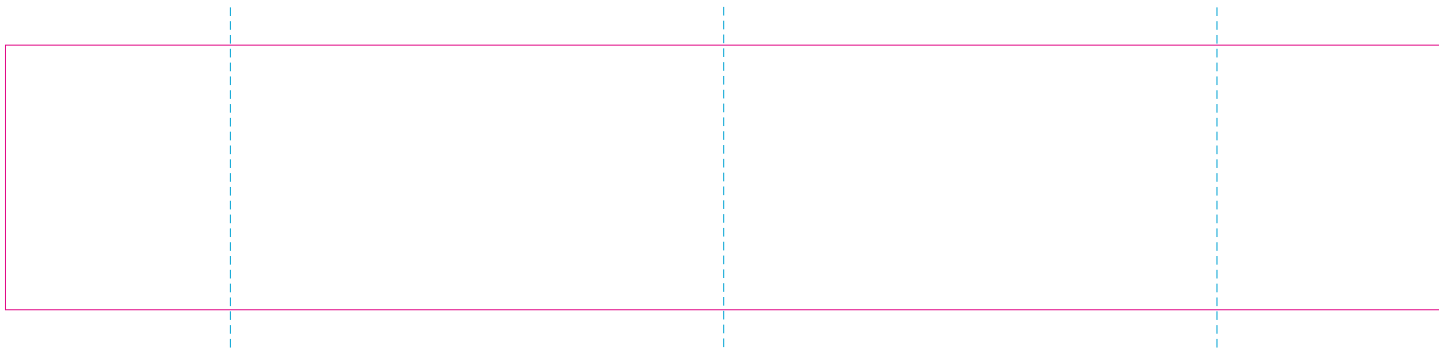

# WPC, C

—— Edge of graphics

----- Centerlines

file format: vector

colours: in one color

formats: PDF, EPS, AI, CDR

The pink outline the maximum size of graphic visible on the product.

The blue dash line indicates the center line of the left, right and middle side of object.