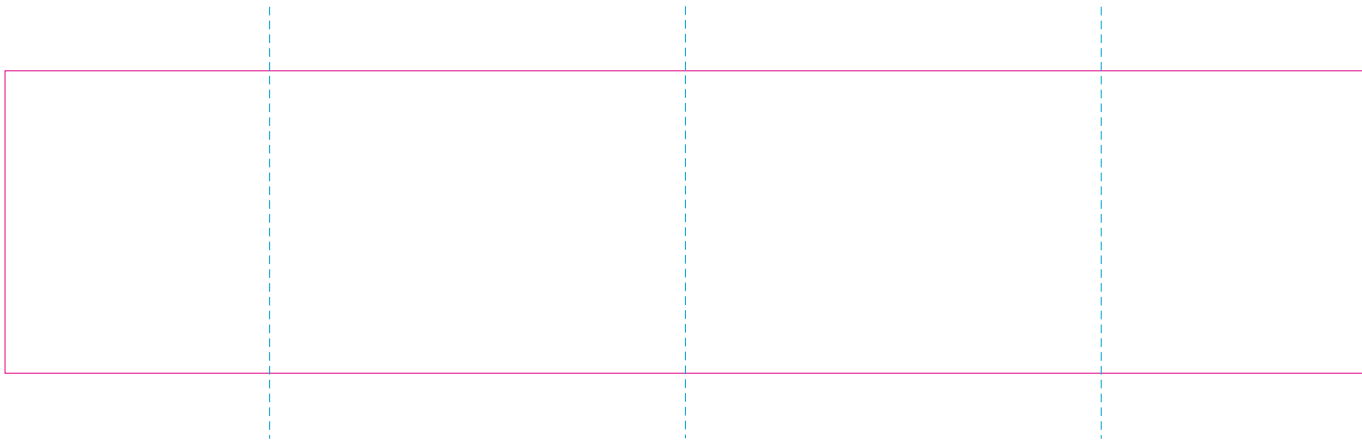

## RUV

—— Edge of graphics

- - - - Centerlines

file format: vector  
colours: in one color  
formats: PDF, EPS, AI, CDR

The pink outline the maximum size of graphic visible on the product.  
The blue dash line indicates the center line of the left, right and middle side of object.