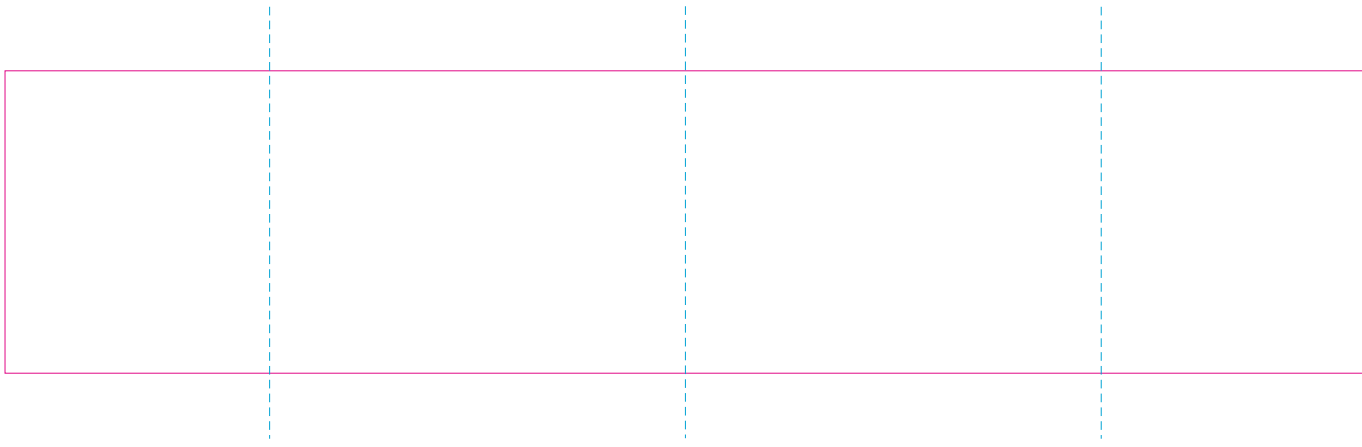

RS

RUV

—— Edge of graphics

- - - - Centerlines

file format: vector
colours: in one color
formats: PDF, EPS, AI, CDR

The pink outline the maximum size of graphic visible on the product.
The blue dash line indicates the center line of the left, right and middle side of object.