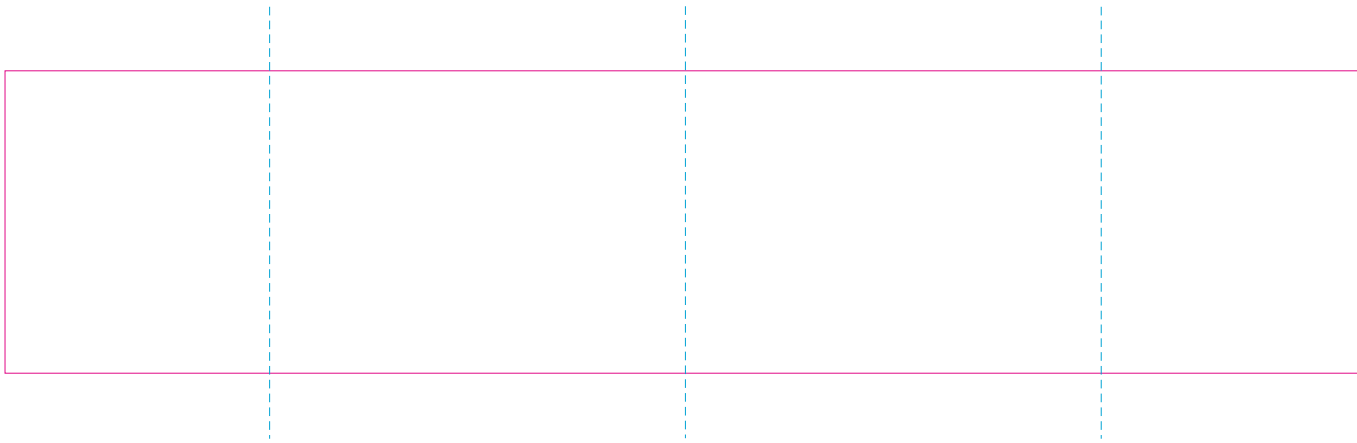

# RUV

—— Edge of graphics

- - - - Centerlines

file format: vector  
colours: in one color  
formats: PDF, EPS, AI, CDR

The pink outline the maximum size of graphic visible on the product.  
The blue dash line indicates the center line of the left, right and middle side of object.