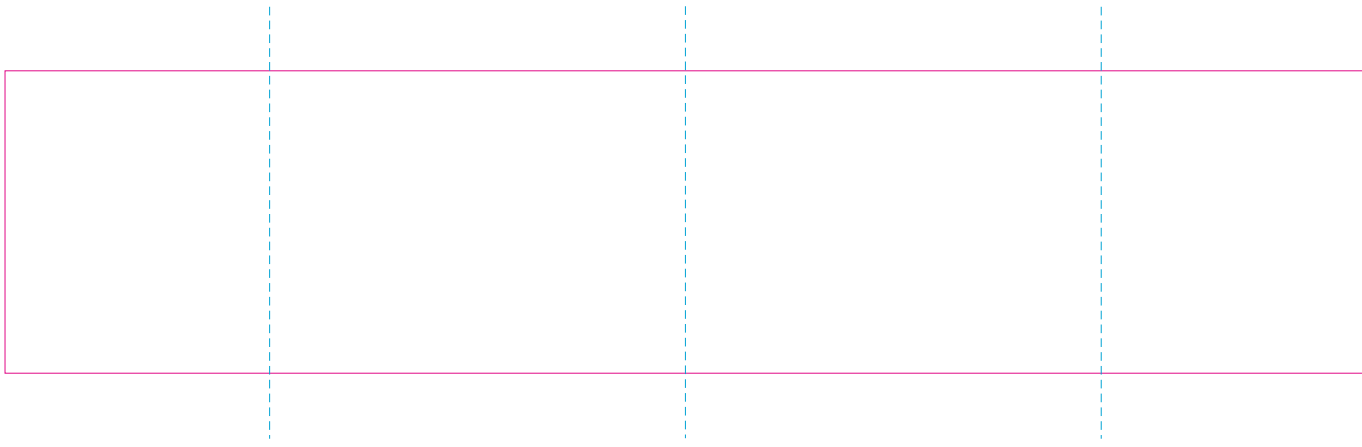

# RUV

—— Edge of graphics

- - - - Centerlines

file format: vector  
colours: in one color  
formats: PDF, EPS, AI, CDR

The pink outline the maximum size of graphic visible on the product.  
The blue dash line indicates the center line of the left, right and middle side of object.