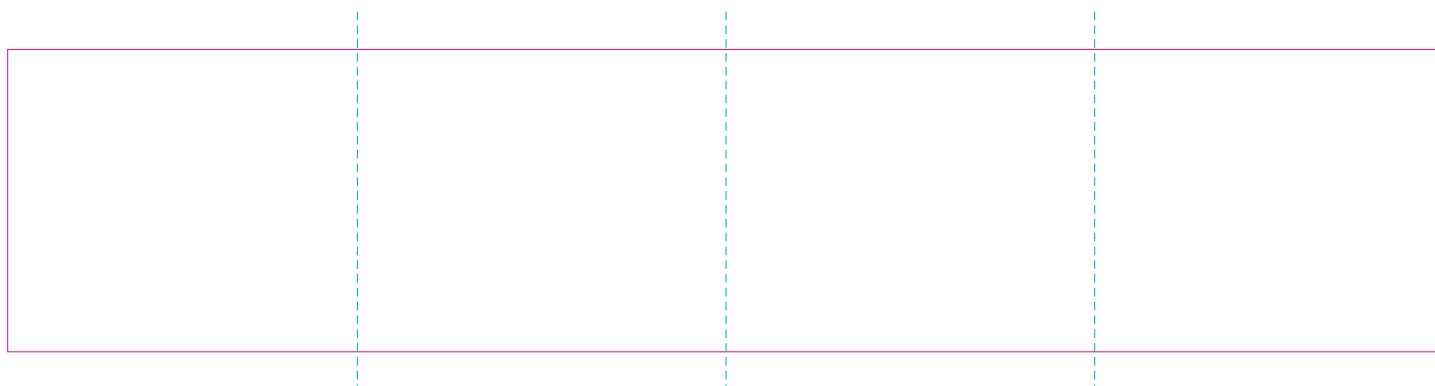

ER 1

UVD

ER 2

- Margin
- Edge of product
- - - centerlines

file format: vector
colours: in one color
formats: PDF, EPS, AI, CDR

The green line indicates the area all non-background object-texts, logos, etc.
The pink outline the maximum size of graphic visible on the product.
The blue dash line indicates the center line of the left, right and middle side of object.