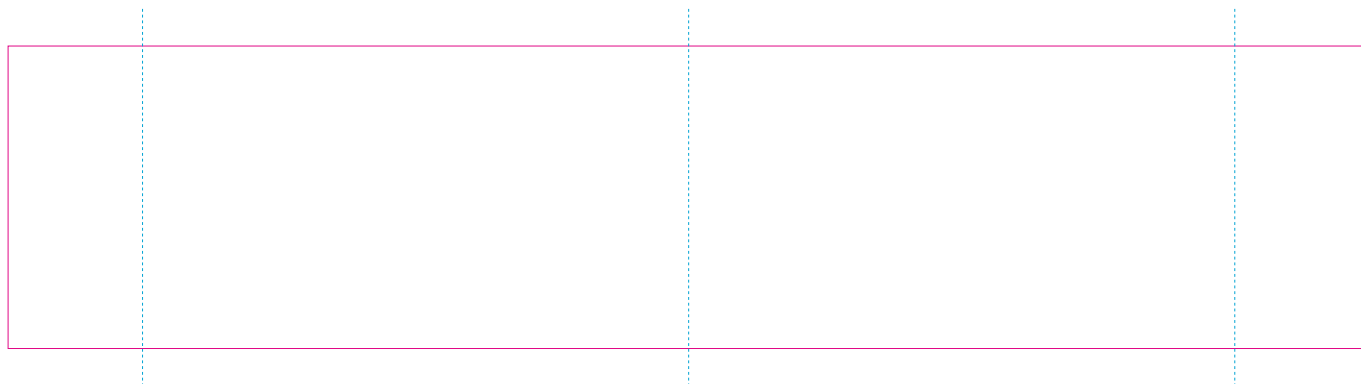

C

—— Edge of graphics

----- centerlines

resolution: min. 300 DPI

colours: CMYK

formats: TIFF, PDF, EPS, AI, CDR

The pink outline the maximum size of graphic visible on the product.

The blue dash line indicates the center line of the left, right and middle side of object.