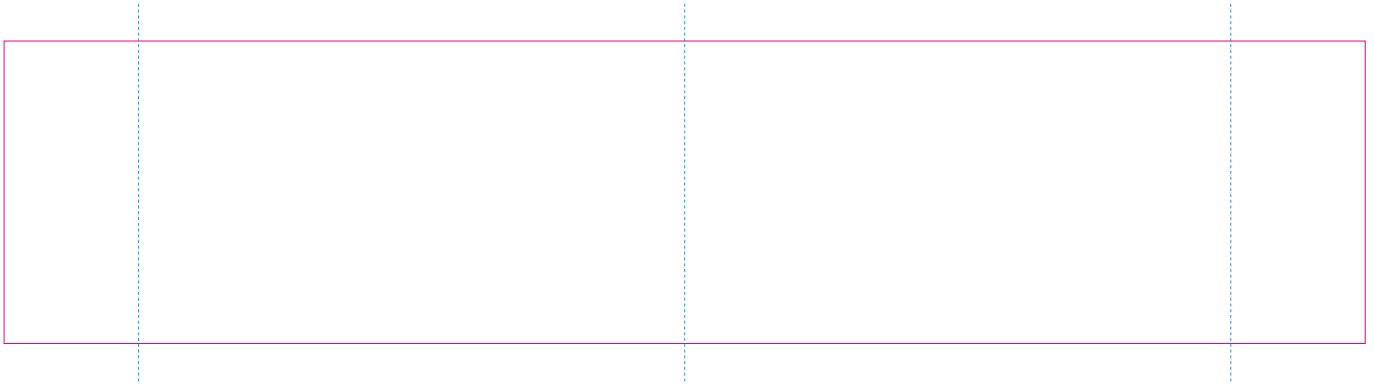

C

—— Edge of graphics

----- centerlines

resolution: min. 300 DPI

colours: CMYK

formats: TIFF, PDF, EPS, AI, CDR

The pink outline the maximum size of graphic visible on the product.

The blue dash line indicates the center line of the left, right and middle side of object.