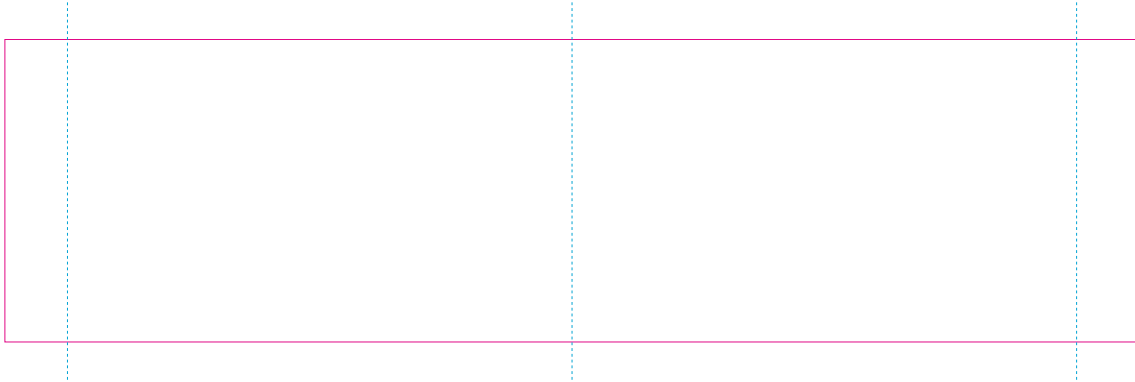

C

RS

— Edge of graphics

- - - centerlines

resolution: min. 300 DPI

colours: CMYK

formats: TIFF, PDF, EPS, AI, CDR

The pink outline the maximum size of graphic visible on the product.

The blue dash line indicates the center line of the left, right and middle side of object.