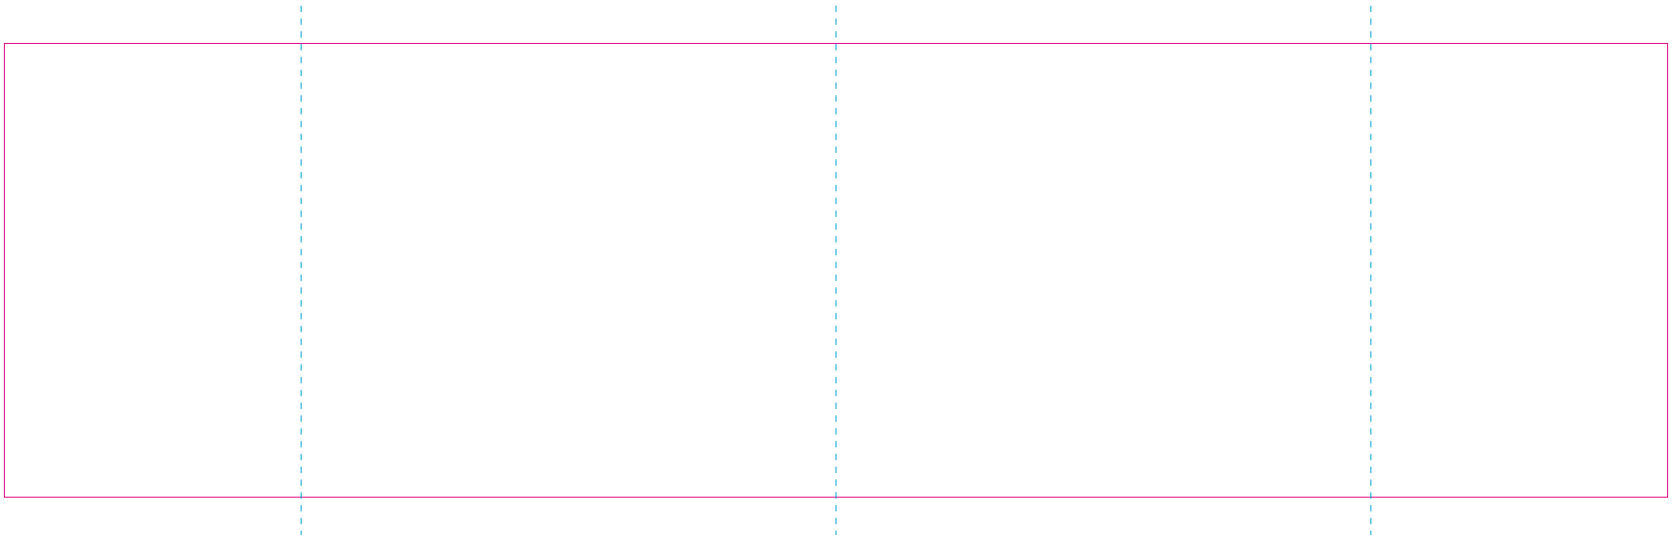

C

—— Edge of graphic

----- centerlines

resolution: min. 300 DPI

colours: CMYK

formats: TIFF, PDF, EPS, AI, CDR

The pink outline the maximum size of graphic visible on the product.

The blue dash line indicates the center line of the left, right and middle side of object.