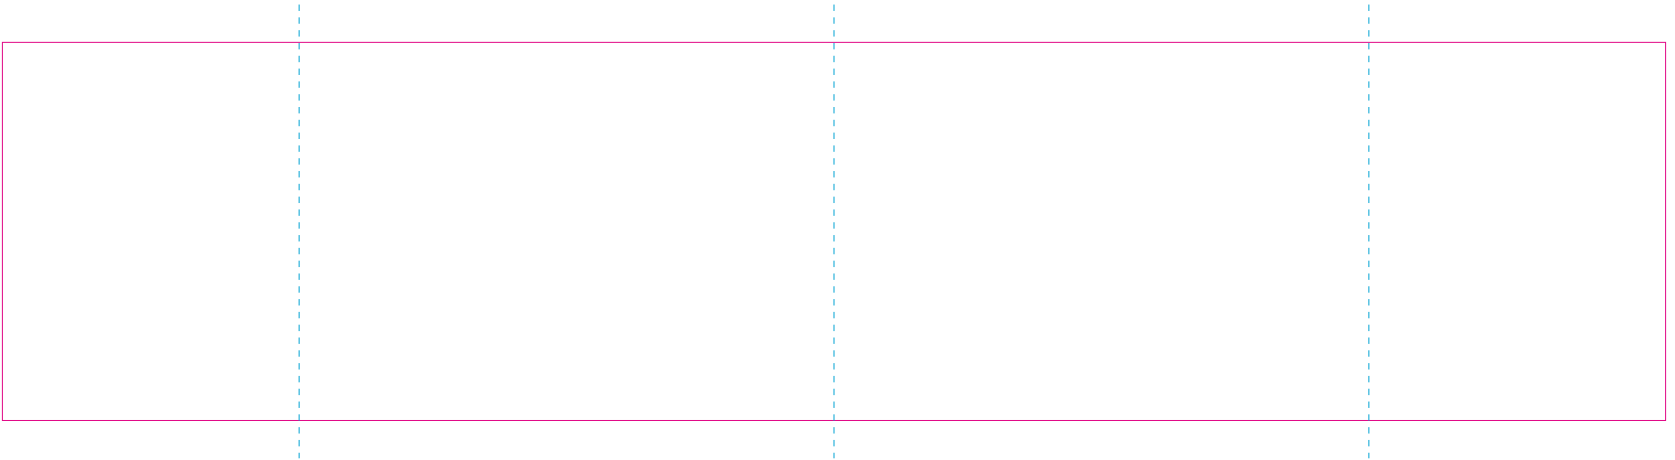

C

— Edge of graphic

- - - centerlines

resolution: min. 300 DPI

colours: CMYK

formats: TIFF, PDF, EPS, AI, CDR

The pink outline the maximum size of graphic visible on the product.

The blue dash line indicates the center line of the left, right and middle side of object.