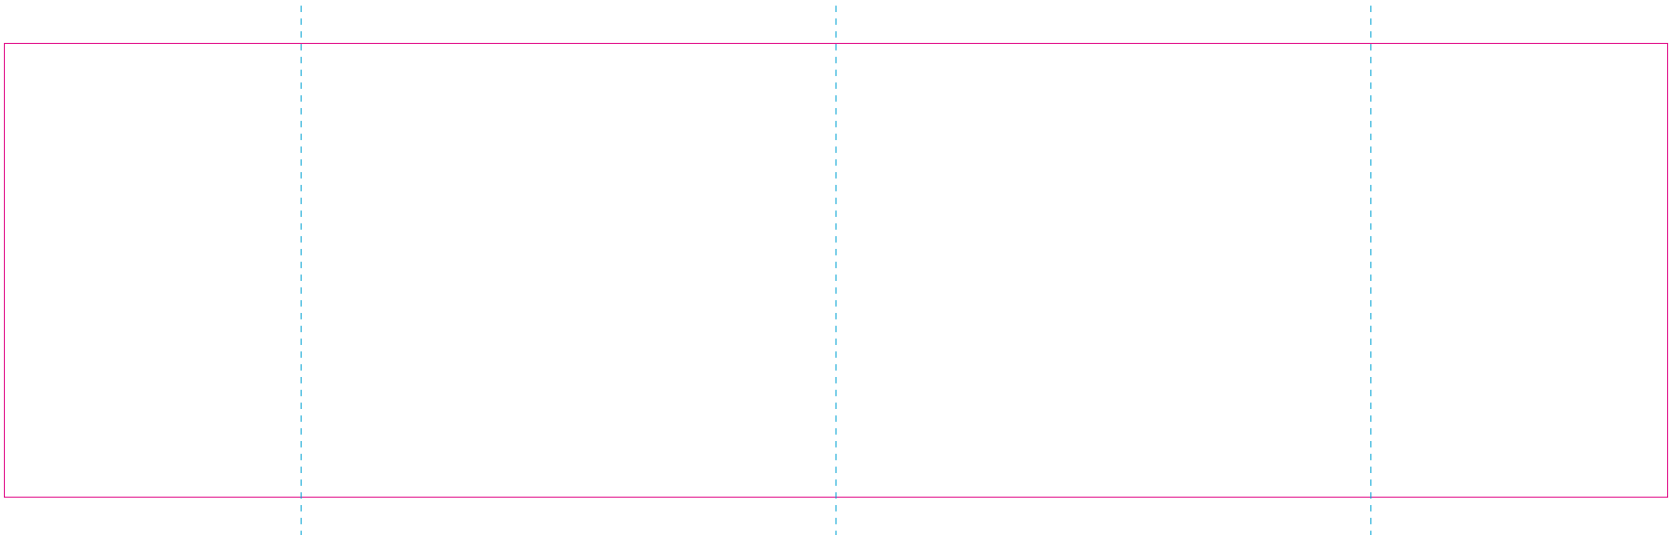

C

— Edge of graphic

- - - centerlines

resolution: min. 300 DPI

colours: CMYK

formats: TIFF, PDF, EPS, AI, CDR

The pink outline the maximum size of graphic visible on the product.

The blue dash line indicates the center line of the left, right and middle side of object.