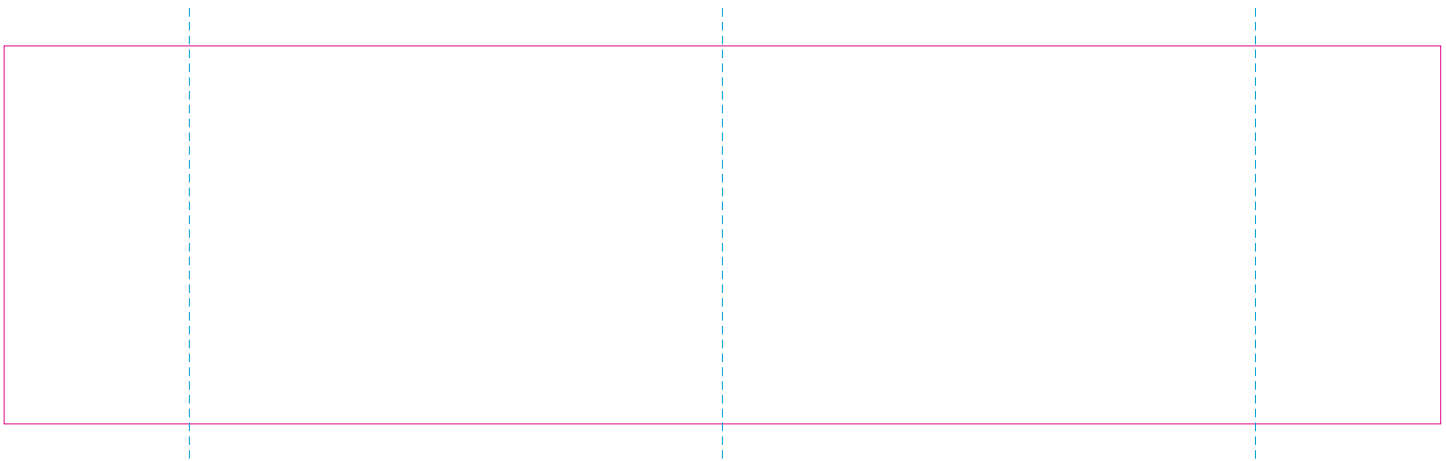

## ER 1

## ER 2

— Edge of graphics

- - - centerlines

file format: vector  
colours: in one color  
formats: PDF, EPS, AI, CDR

The pink outline the maximum size of graphic visible on the product.  
The blue dash line indicates the center line of the left, right and middle side of object.