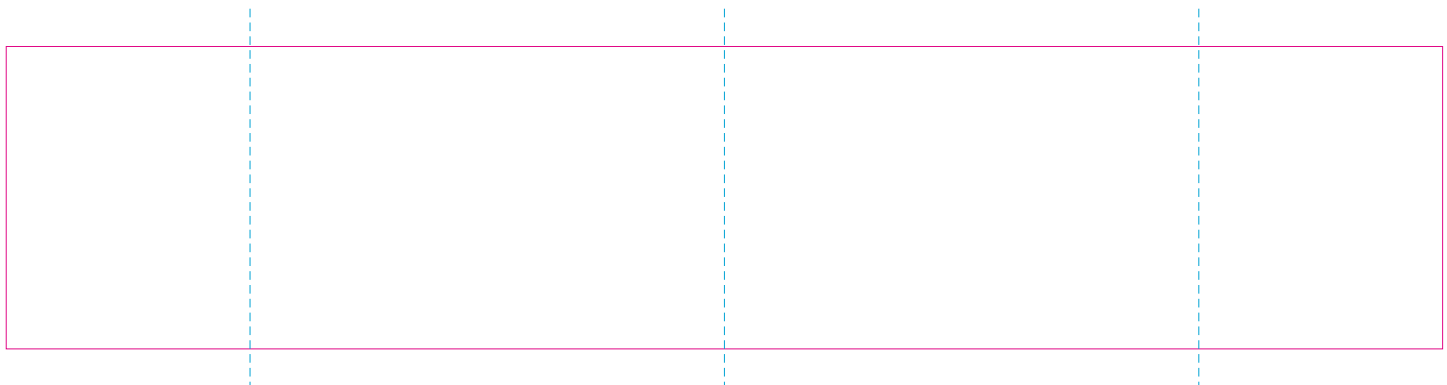

ER 1

ER 2

— Edge of graphics

- - - centerlines

file format: vector

colours: in one color

formats: PDF, EPS, AI, CDR

The pink outline the maximum size of graphic visible on the product.

The blue dash line indicates the center line of the left, right and middle side of object.