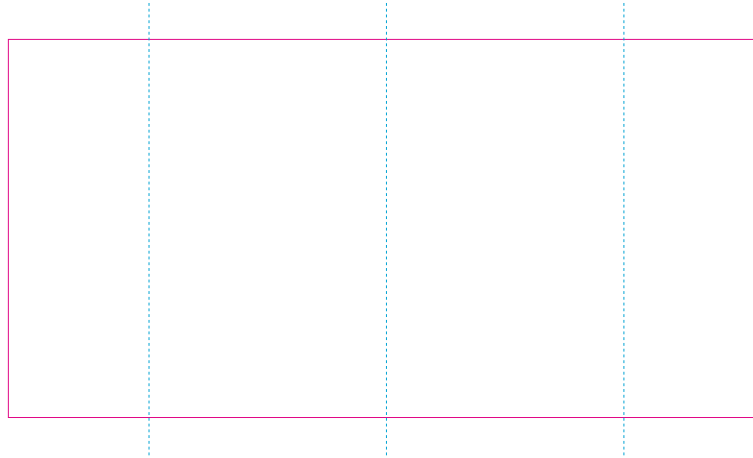

RS

— Edge of graphics

- - - centerlines

resolution: min. 300 DPI

colours: CMYK

formats: TIFF, PDF, EPS, AI, CDR

The pink outline the maximum size of graphic visible on the product.

The blue dash line indicates the center line of the left, right and middle side of object.