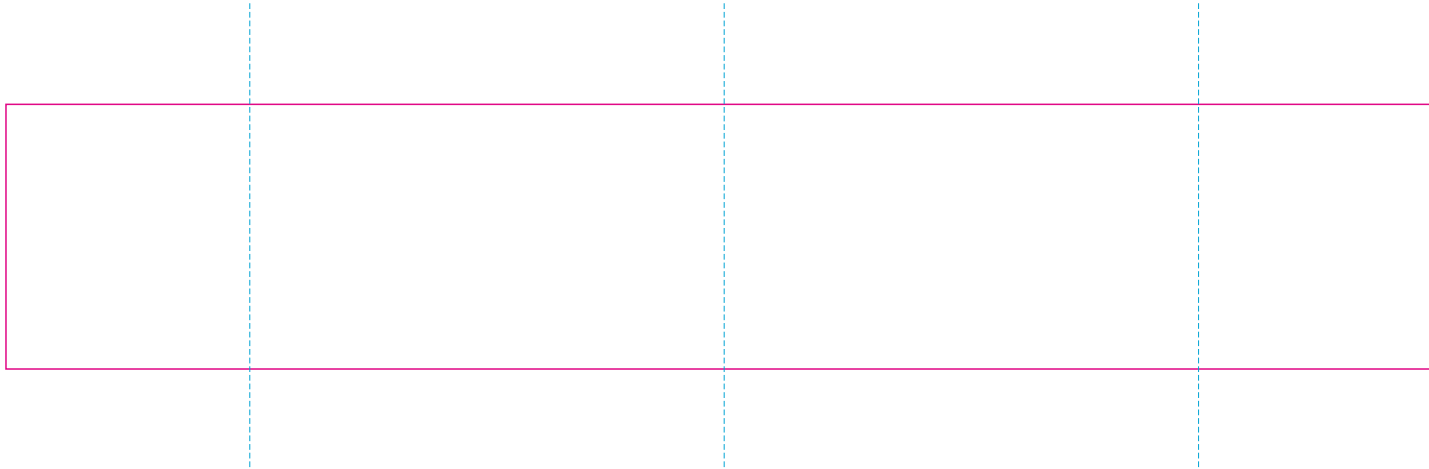

WPC, C

— Edge of graphic

- - - centerlines

resolution: min. 300 DPI

colours: CMYK

formats: TIFF, PDF, EPS, AI, CDR

The pink outline the maximum size of graphic visible on the product.

The blue dash line indicates the center line of the left, right and middle side of object.